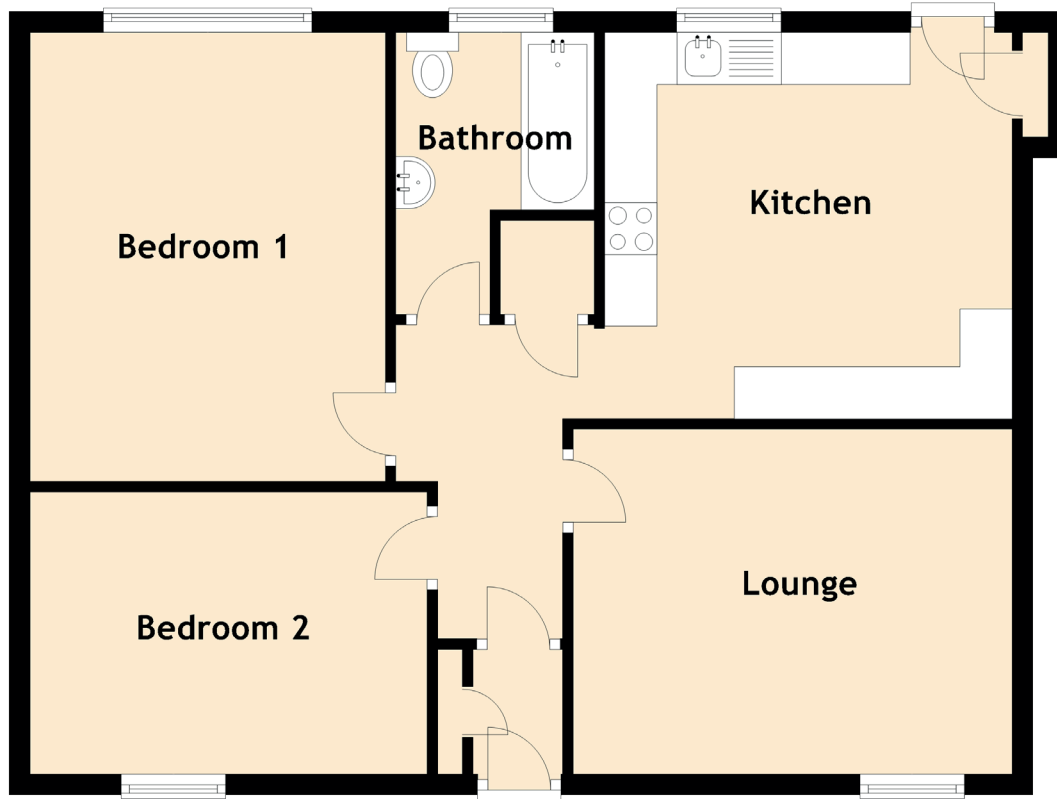

54 Main Street

CROSSGATES, COWDENBEATH, FIFE, KY4 8AJ

Approximate Dimensions (Taken from the widest point)

Lounge	4.20m (13'9") x 3.30m (10'10")
Kitchen	3.90m (12'10") x 3.70m (12'2")
Bedroom 1	4.30m (14'1") x 3.40m (11'2")
Bedroom 2	3.80m (12'6") x 2.70m (8'10")
Bathroom	2.70m (8'10") x 1.90m (6'3")