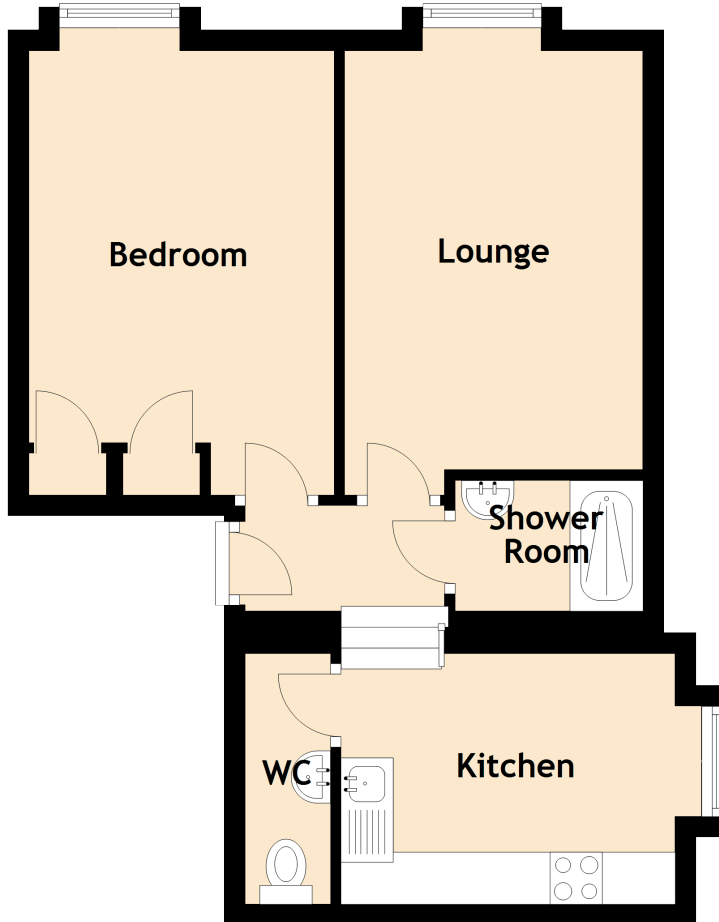

170C High Street

DALKEITH, MIDLOTHIAN, EH22 1AY

Approximate Dimensions
(Taken from the widest point)

Lounge	4.26m (14') x 2.86m (9'5")
Kitchen	3.20m (10'6") x 2.40m (7'10")
Bedroom	4.26m (14') x 2.92m (9'7")
Shower Room	1.89m (6'2") x 1.25m (4'1")
WC	2.40m (7'10") x 0.82m (2'8")