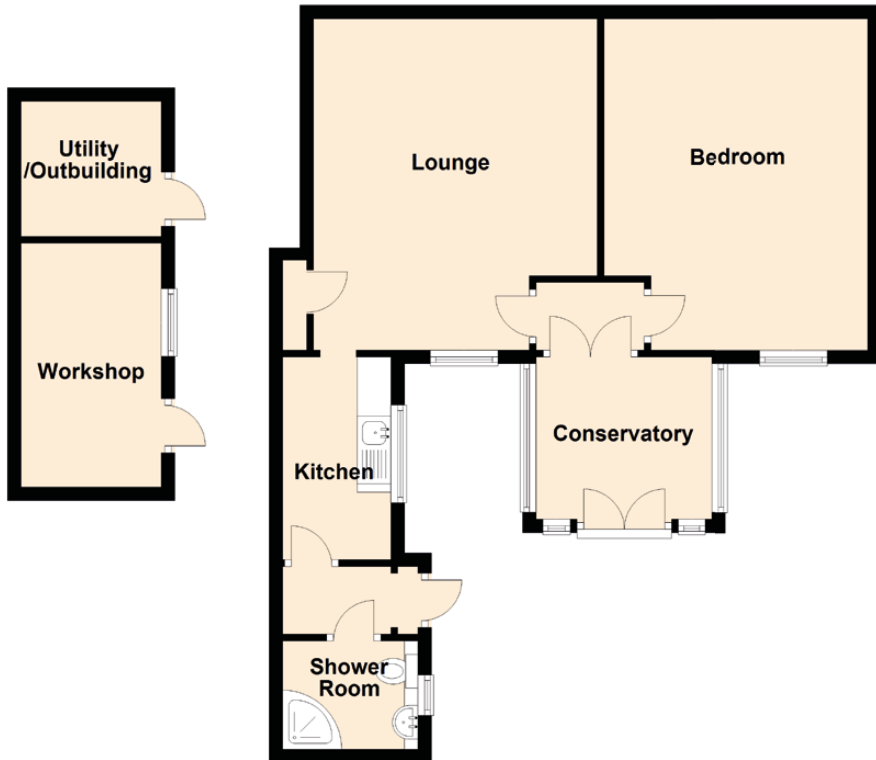

8 Wellbank

KIRRIEMUIR, ANGUS, DD8 4BZ

Approximate Dimensions (Taken from the widest point)

Bedroom	4.90m (16'1") x 3.90m (12'10")
Lounge	5.20m (17'1") x 4.20m (13'9")
Kitchen	3.00m (9'10") x 1.50m (4'11")
Shower Room	2.00m (6'7") x 1.60m (5'3")
Conservatory	2.60m (8'6") x 2.40m (7'10")
Utility/Outbuilding	2.06m (6'9") x 2.00m (6'7")
Workshop	3.60m (11'10") x 2.06m (6'9")