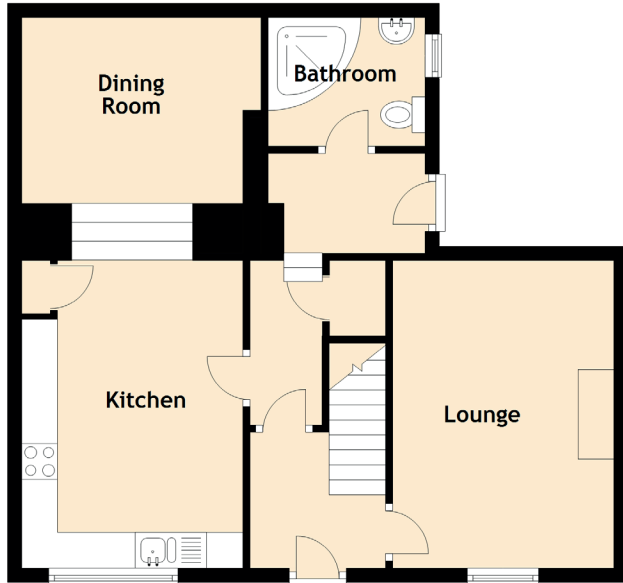

Two Bears Cottage

162 HIGH STREET, GARDENSTOWN, BANFF, AB45 3YW

Approximate Dimensions (Taken from the widest point)

Lounge	4.30m (14'1") x 3.10m (10'2")
Kitchen	4.30m (14'1") x 3.10m (10'2")
Dining Room	3.30m (10'10") x 2.60m (8'6")
Bedroom 1	3.60m (11'10") x 3.00m (9'10")
En-suite	1.90m (6'3") x 1.20m (3'11")
Bedroom 2	4.30m (14'1") x 2.50m (8'2")
Bathroom	2.20m (7'3") x 1.80m (5'11")