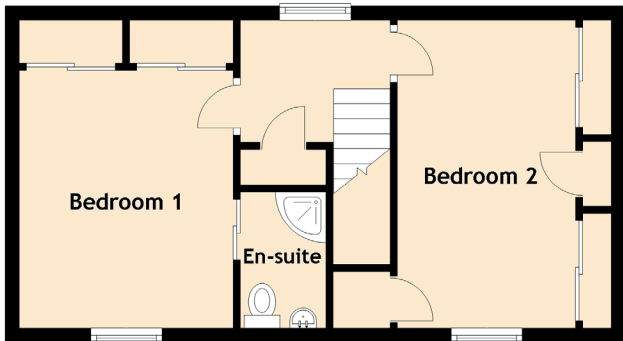

Two Bears Cottage

162 HIGH STREET, GARDENSTOWN, BANFF, AB45 3YW

Approximate Dimensions (Taken from the widest point)

Lounge	4.30m (14'1") x 3.10m (10'2")
Kitchen	4.30m (14'1") x 3.10m (10'2")
Dining Room	3.30m (10'10") x 2.60m (8'6")
Bedroom 1	3.60m (11'10") x 3.00m (9'10")
En-suite	1.90m (6'3") x 1.20m (3'11")
Bedroom 2	4.30m (14'1") x 2.50m (8'2")
Bathroom	2.20m (7'3") x 1.80m (5'11")