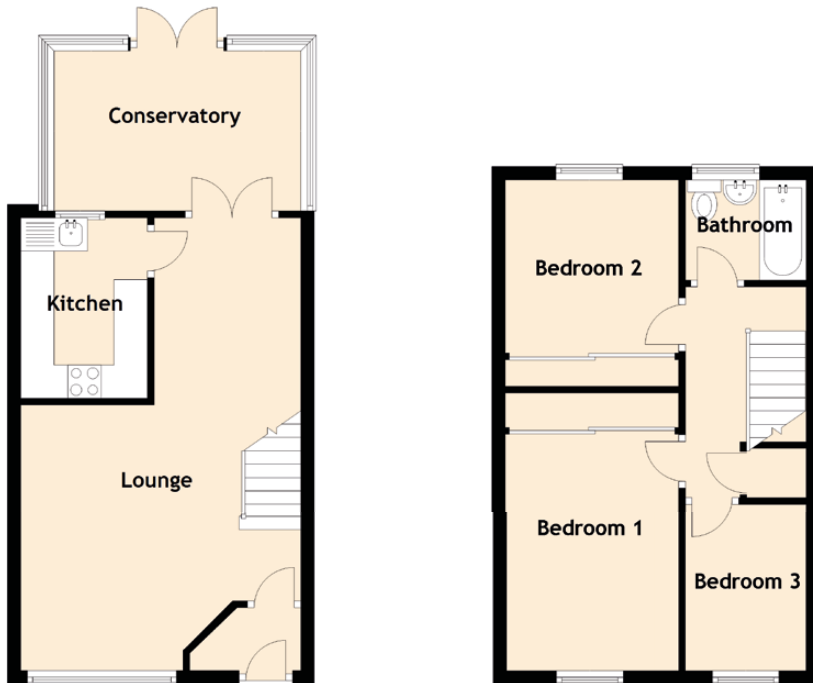

3 Woodlands Drive

MOTHERWELL, NORTH LANARKSHIRE, ML1 4XU

Approximate Dimensions - (Taken from the widest point)

Lounge	6.80m (22'4") x 4.20m (13'9")
Kitchen	3.00m (9'10") x 2.00m (6'7")
Conservatory	3.70m (12'2") x 2.40m (7'10")
Bedroom 1	3.80m (12'6") x 2.60m (8'6")
Bedroom 2	2.70m (8'10") x 2.60m (8'6")
Bedroom 3	2.50m (8'2") x 1.80m (5'11")
Bathroom	1.81m (5'11") x 1.07m (3'6")

Gross internal floor area (m²) - 77m²