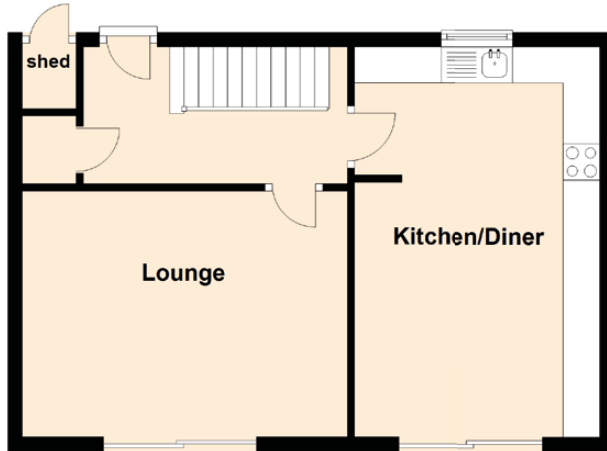

234 Oak Road

ARBONHILL, CUMBERNAULD, G67 3LG

Approximate Dimensions (Taken from the widest point)

Lounge	4.50m (14'9") x 3.40m (11'2")
Kitchen/Diner	5.40m (17'9") x 3.40m (11'2")
Bathroom	2.00m (6'7") x 2.00m (6'7")
Bedroom 1	4.60m (15'1") x 2.70m (8'10")
Bedroom 2	3.40m (11'2") x 2.20m (7'3")
Bedroom 3	3.40m (11'2") x 3.00m (9'10")