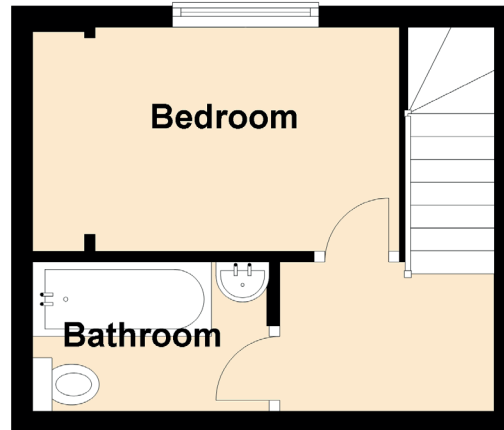

17 Church Place

CROSSGATES, FIFE, KY4 8DD

Approximate Dimensions (Taken from the widest point)

Lounge	4.80m (15'9") x 4.00m (13'1")
Kitchen	2.50m (8'2") x 2.20m (7'3")
Bedroom	3.10m (10'2") x 2.40m (7'10")
Bathroom	2.40m (7'10") x 1.40m (4'7")