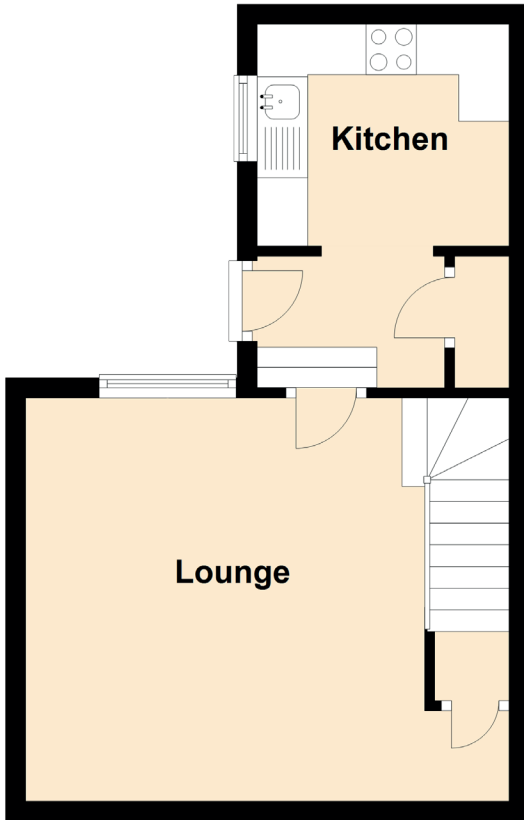

17 Church Place

CROSSGATES, FIFE, KY4 8DD

Approximate Dimensions (Taken from the widest point)

Lounge	4.80m (15'9") x 4.00m (13'1")
Kitchen	2.50m (8'2") x 2.20m (7'3")
Bedroom	3.10m (10'2") x 2.40m (7'10")
Bathroom	2.40m (7'10") x 1.40m (4'7")