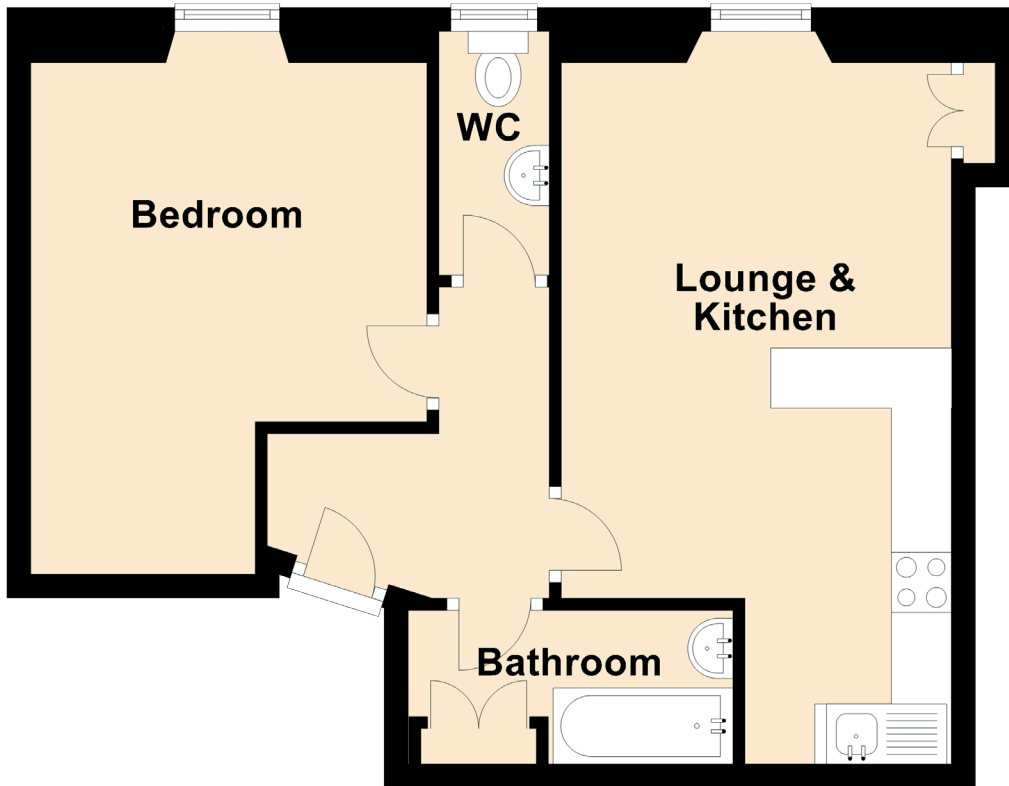

48/12 Broughton Road

BROUGHTON, EDINBURGH, EH7 4EE

Approximate Dimensions (Taken from the widest point)

Lounge & Kitchen	6.11m (20') x 3.25m (10'8")
Bedroom	4.52m (14'10") x 3.30m (10'10")
Bathroom	2.46m (8'1") x 1.38m (4'6")
WC	2.03m (6'8") x 0.92m (3')