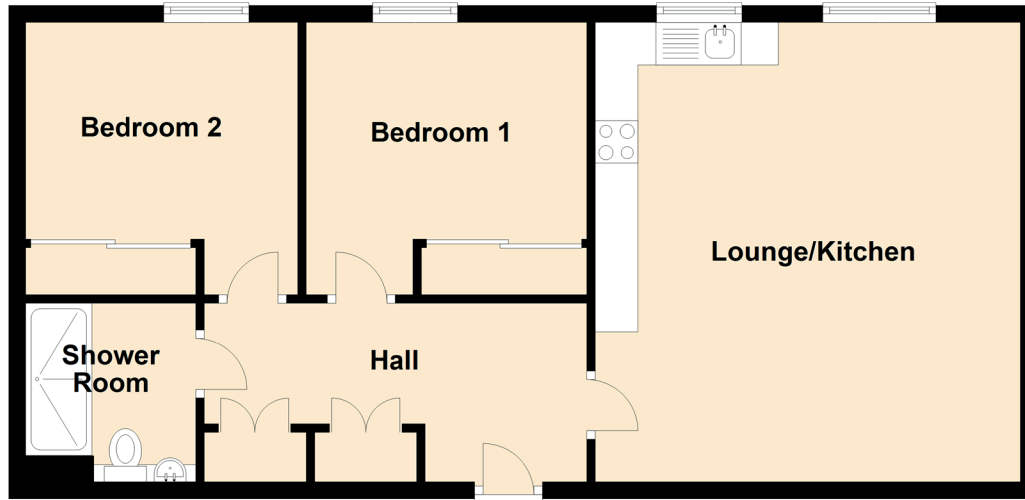

30P Fraser Road

ABERDEEN, AB25 3UH

Approximate Dimensions (Taken from the widest point)

Lounge/Kitchen	5.40m (17'9") x 5.00m (16'5")
Bedroom 1	3.30m (10'10") x 3.20m (10'6")
Bedroom 2	3.20m (10'6") x 3.20m (10'6")
Shower Room	2.00m (6'7") x 1.90m (6'3")