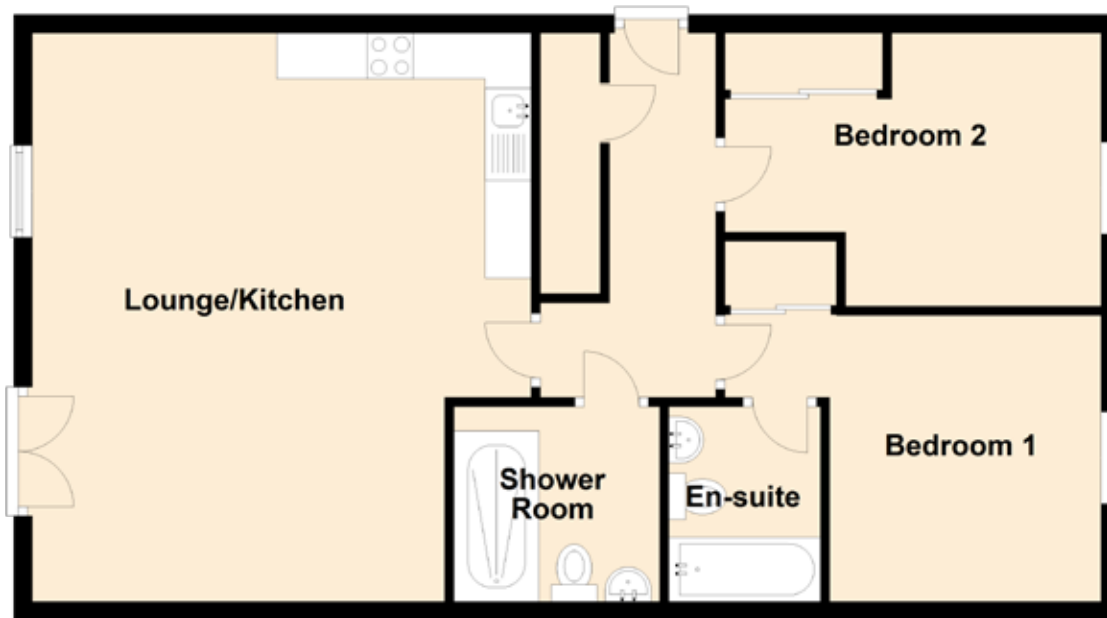

1/3 Newhaven Road

EDINBURGH, EH6 5PA

Approximate Dimensions (Taken from the widest point)

Lounge/Kitchen	6.18m (20'3") x 5.43m (17'10")
Bedroom 1	4.09m (13'5") x 3.11m (10'2")
En-suite	2.12m (6'11") x 1.65m (5'5")
Bedroom 2	4.09m (13'5") x 2.80m (9'2")
Shower Room	2.24m (7'4") x 1.84m (6')