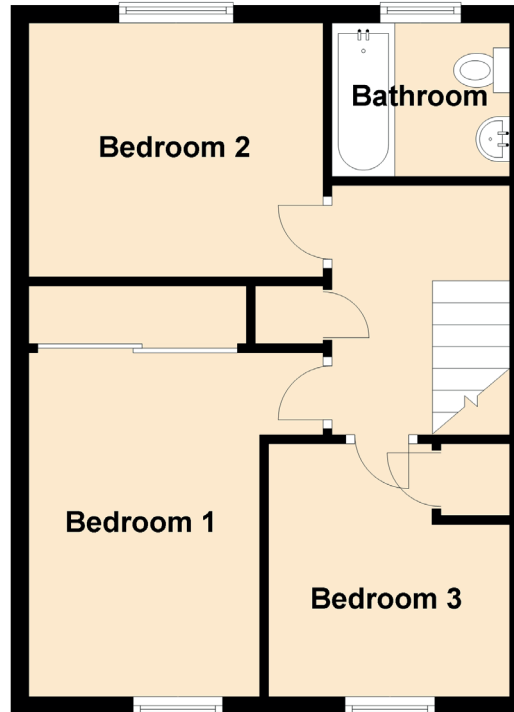

# 61 Echline Drive

SOUTH QUEENSFERRY, EDINBURGH, EH30 9UX

Approximate Dimensions (Taken from the widest point)

Lounge	3.88m (12'9") x 3.30m (10'10")
Kitchen	5.36m (17'7") x 4.44m (14'7")
Bedroom 2	3.28m (10'9") x 2.83m (9'3")
Bathroom	1.94m (6'4") x 1.71m (5'7")
Bedroom 1	3.84m (12'7") x 3.28m (10'9")
Bedroom 3	2.82m (9'3") x 2.72m (8'11")