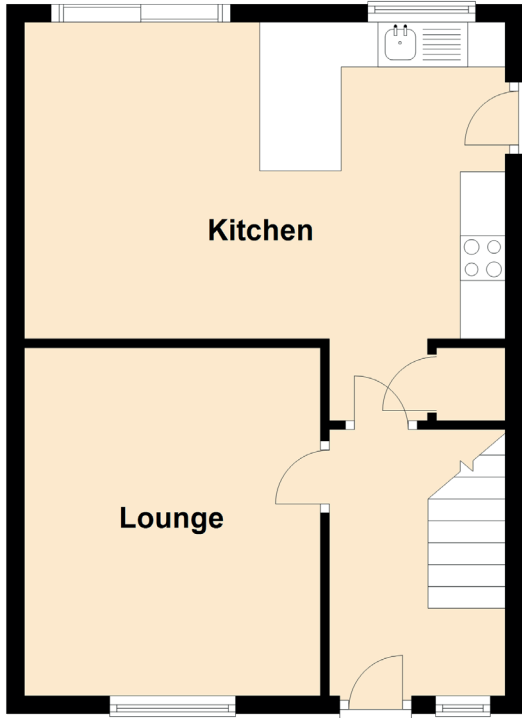

# 61 Echline Drive

SOUTH QUEENSFERRY, EDINBURGH, EH30 9UX

Approximate Dimensions (Taken from the widest point)

Lounge	3.88m (12'9") x 3.30m (10'10")
Kitchen	5.36m (17'7") x 4.44m (14'7")
Bedroom 2	3.28m (10'9") x 2.83m (9'3")
Bathroom	1.94m (6'4") x 1.71m (5'7")
Bedroom 1	3.84m (12'7") x 3.28m (10'9")
Bedroom 3	2.82m (9'3") x 2.72m (8'11")