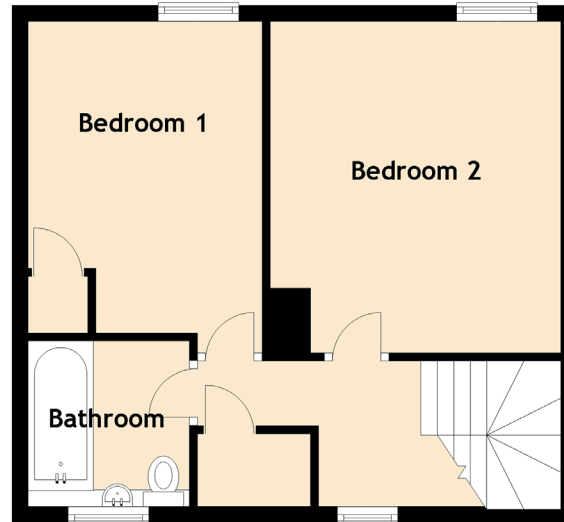

# 82 Mains Hill

ERSKINE, RENFREWSHIRE, PA8 7JD

Approximate Dimensions  
(Taken from the widest point)

Lounge	4.10m (13'5") x 3.60m (11'10")
Kitchen/Diner	6.00m (19'8") x 2.90m (9'6")
Bedroom 1	4.30m (14'1") x 3.00m (9'10")
Bedroom 2	4.30m (14'1") x 3.50m (11'6")
Bathroom	2.05m (6'9") x 2.00m (6'7")