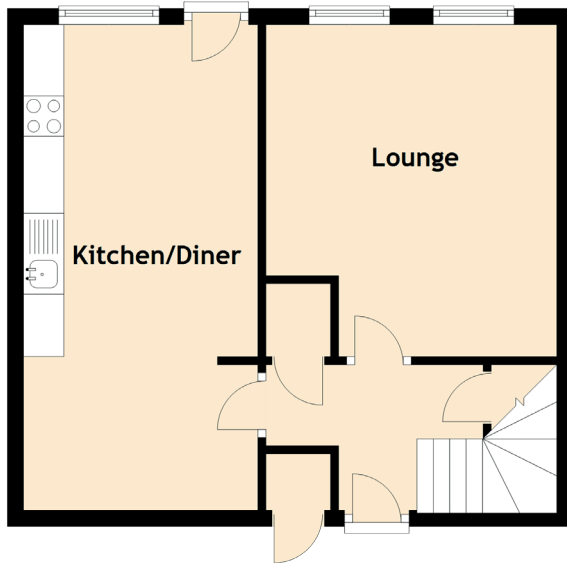

# 82 Mains Hill

ERSKINE, RENFREWSHIRE, PA8 7JD

Approximate Dimensions  
(Taken from the widest point)

Lounge	4.10m (13'5") x 3.60m (11'10")
Kitchen/Diner	6.00m (19'8") x 2.90m (9'6")
Bedroom 1	4.30m (14'1") x 3.00m (9'10")
Bedroom 2	4.30m (14'1") x 3.50m (11'6")
Bathroom	2.05m (6'9") x 2.00m (6'7")