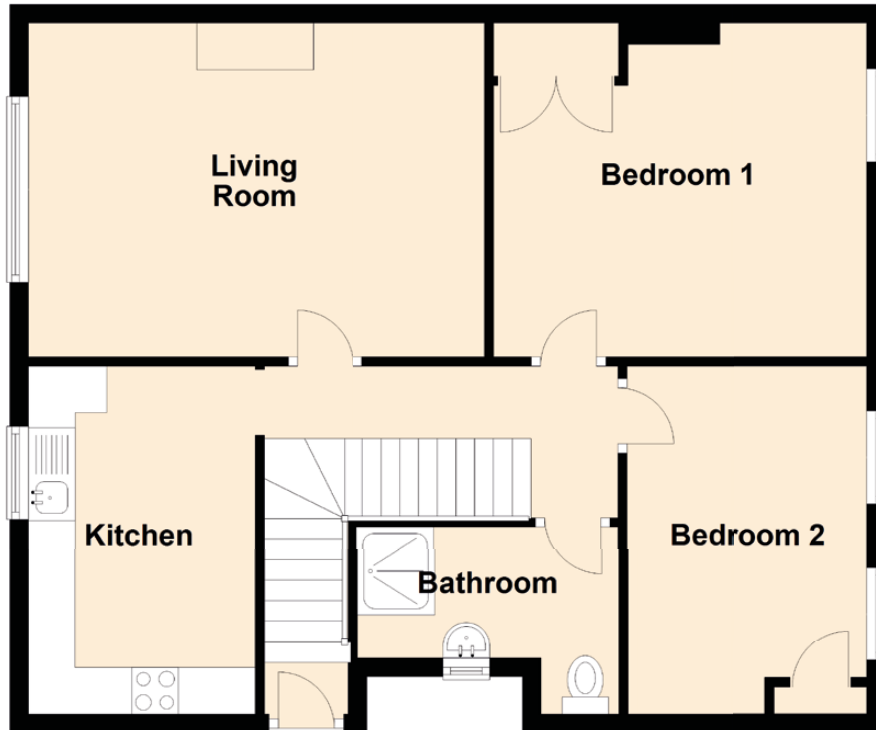

40 Hunter Terrace

LOANHEAD, EH20 9SJ

Approximate Dimensions
(Taken from the widest point)

Living Room	4.90m (16'1") x 3.65m (12')
Kitchen	3.73m (12'3") x 2.43m (8')
Bedroom 1	4.00m (13'1") x 3.58m (11'9")
Bedroom 2	4.36m (14'4") x 2.57m (8'5")
Bathroom	2.80m (9'2") x 2.00m (6'7")