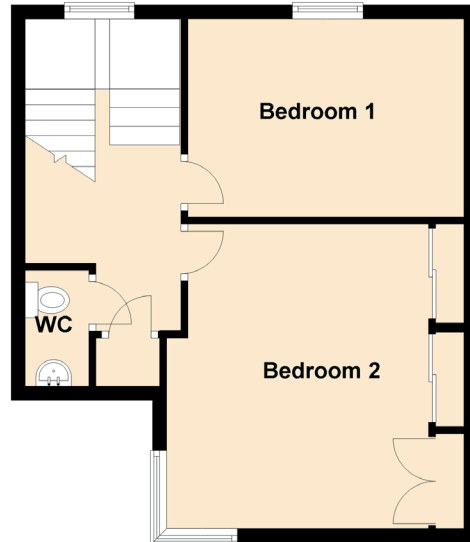

9 Arran Drive

JOHNSTONE, RENFREWSHIRE, PA5 8PR

Approximate Dimensions (Taken from the widest point)

Lounge	4.40m (14'5") x 4.10m (13'5")
Kitchen	3.00m (9'10") x 3.00m (9'10")
Bedroom 1	3.90m (12'10") x 2.80m (9'2")
Bedroom 2	4.30m (14'1") x 3.90m (12'10")
Bathroom	2.00m (6'7") x 2.00m (6'7")
WC	1.20m (3'11") x 0.90m (2'11")
Shed	1.00m (3'3") x 1.00m (3'3")