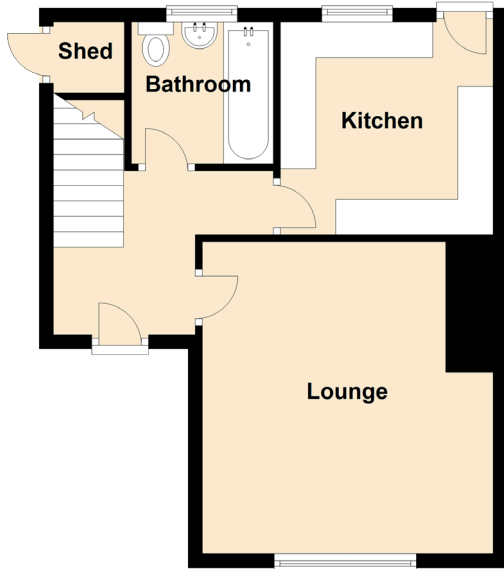

9 Arran Drive

JOHNSTONE, RENFREWSHIRE, PA5 8PR

Approximate Dimensions (Taken from the widest point)

Lounge	4.40m (14'5") x 4.10m (13'5")
Kitchen	3.00m (9'10") x 3.00m (9'10")
Bedroom 1	3.90m (12'10") x 2.80m (9'2")
Bedroom 2	4.30m (14'1") x 3.90m (12'10")
Bathroom	2.00m (6'7") x 2.00m (6'7")
WC	1.20m (3'11") x 0.90m (2'11")
Shed	1.00m (3'3") x 1.00m (3'3")