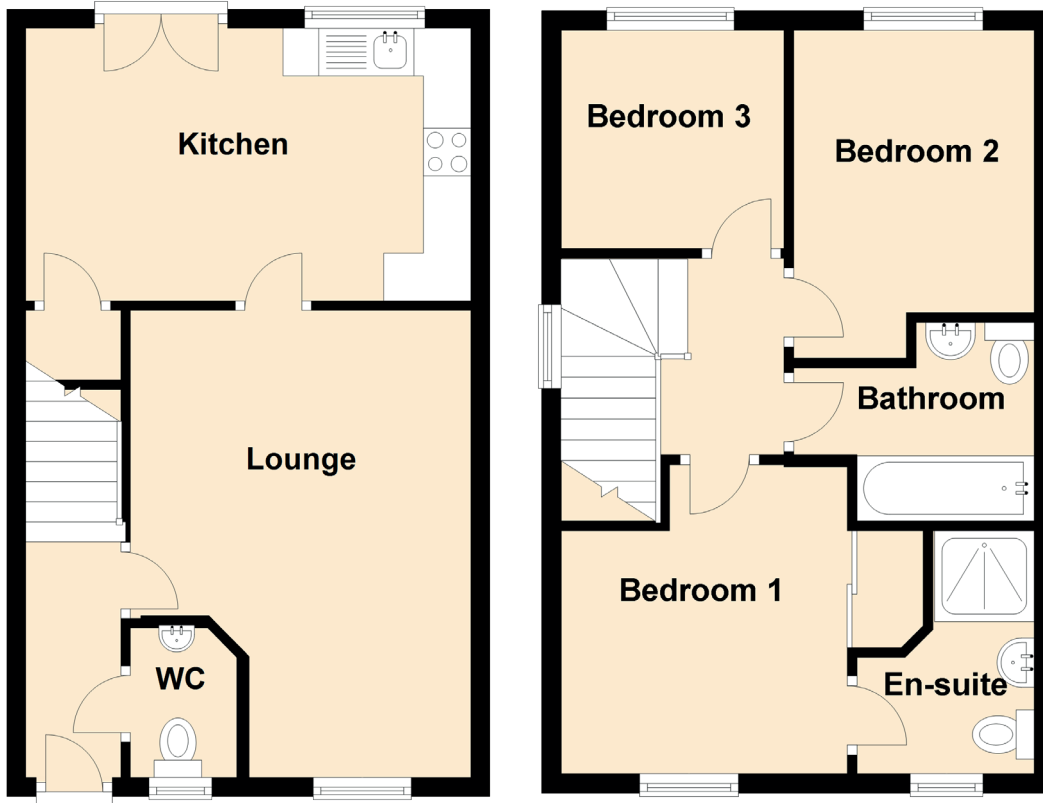

13 Pringle Drive

EDINBURGH, EH16 4XB

Approximate Dimensions (Taken from the widest point)

Lounge	4.64m (15'3") x 3.58m (11'9")
Kitchen	4.68m (15'4") x 2.86m (9'5")
Bedroom 1	3.13m (10'3") x 2.89m (9'6")
En-suite	2.46m (8'1") x 1.70m (5'7")
Bedroom 2	3.32m (10'11") x 2.43m (8')
Bedroom 3	2.21m (7'3") x 2.21m (7'3")
Bathroom	2.43m (8') x 2.01m (6'7")
WC	1.44m (4'9") x 1.28m (4'2")