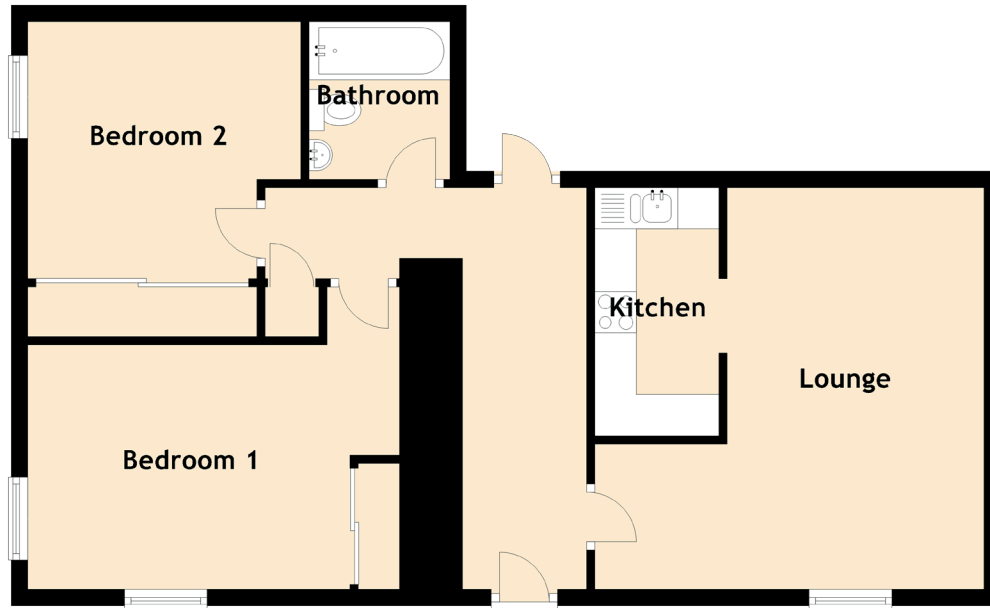

# 2A High Street

NEWBURGH, CUPAR, KY14 6AQ

Approximate Dimensions (Taken from the widest point)

Lounge	4.70m (15'5") x 4.60m (15'1")
Kitchen	3.00m (9'10") x 1.50m (4'11")
Bedroom 1	4.30m (14'1") x 3.00m (9'10")
Bedroom 2	3.30m (10'10") x 3.10m (10'2")
Bathroom	1.90m (6'3") x 1.70m (5'7")