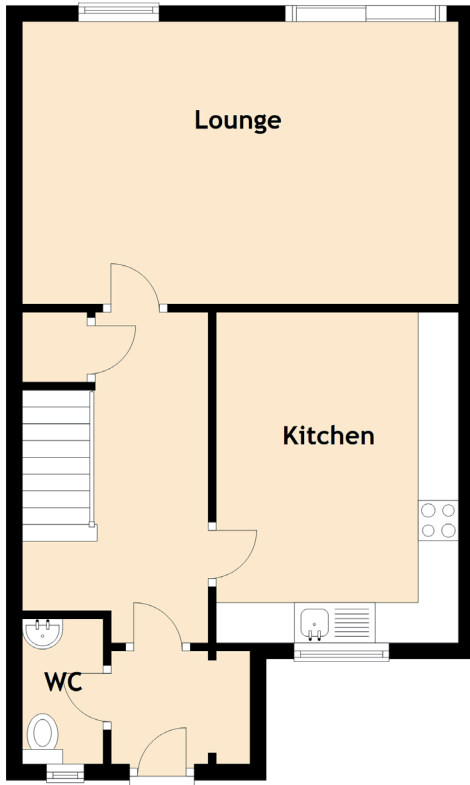

# 14 Hillbank Gardens

DUNDEE, ANGUS, DD3 7BF

Approximate Dimensions  
(Taken from the widest point)

## Ground Floor

Lounge	5.40m (17'9") x 3.50m (11'6")
Kitchen	4.10m (13'5") x 3.00m (9'10")
WC	1.80m (5'11") x 1.00m (3'3")

## First Floor

Bedroom 1	3.30m (10'10") x 3.20m (10'6")
Bedroom 2	3.70m (12'2") x 3.30m (10'10")
Bedroom 3	2.70m (8'10") x 2.50m (8'2")
Bathroom	2.00m (6'7") x 1.90m (6'3")