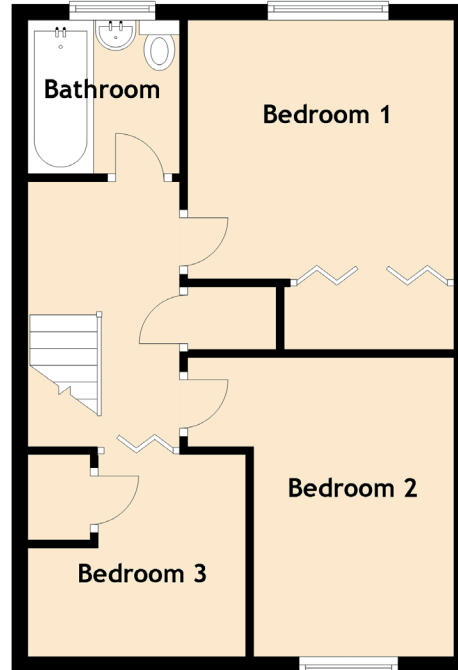

# 14 Hillbank Gardens

DUNDEE, ANGUS, DD3 7BF

Approximate Dimensions  
(Taken from the widest point)

## Ground Floor

Lounge	5.40m (17'9") x 3.50m (11'6")
Kitchen	4.10m (13'5") x 3.00m (9'10")
WC	1.80m (5'11") x 1.00m (3'3")

## First Floor

Bedroom 1	3.30m (10'10") x 3.20m (10'6")
Bedroom 2	3.70m (12'2") x 3.30m (10'10")
Bedroom 3	2.70m (8'10") x 2.50m (8'2")
Bathroom	2.00m (6'7") x 1.90m (6'3")