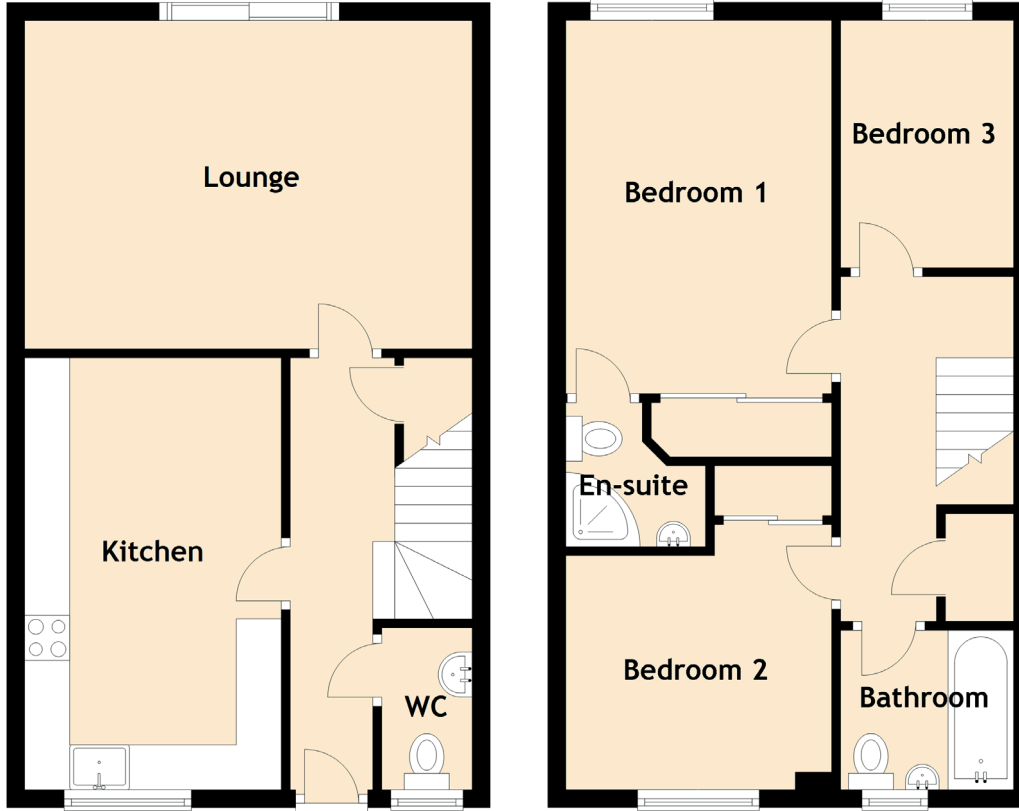

14 Citron Glebe

KIRKCALDY, KY1 2NF

Approximate Dimensions (Taken from the widest point)

Lounge	4.97m (16'4") x 3.65m (12')
Kitchen	4.80m (15'9") x 2.85m (9'4")
Bedroom 1	4.15m (13'7") x 2.95m (9'8")
En-suite	1.60m (5'3") x 1.55m (5'1")
Bedroom 2	2.95m (9'8") x 2.60m (8'6")
Bedroom 3	2.75m (9') x 1.88m (6'2")
Bathroom	1.88m (6'2") x 1.77m (5'10")
WC	1.80m (5'11") x 1.00m (3'4")