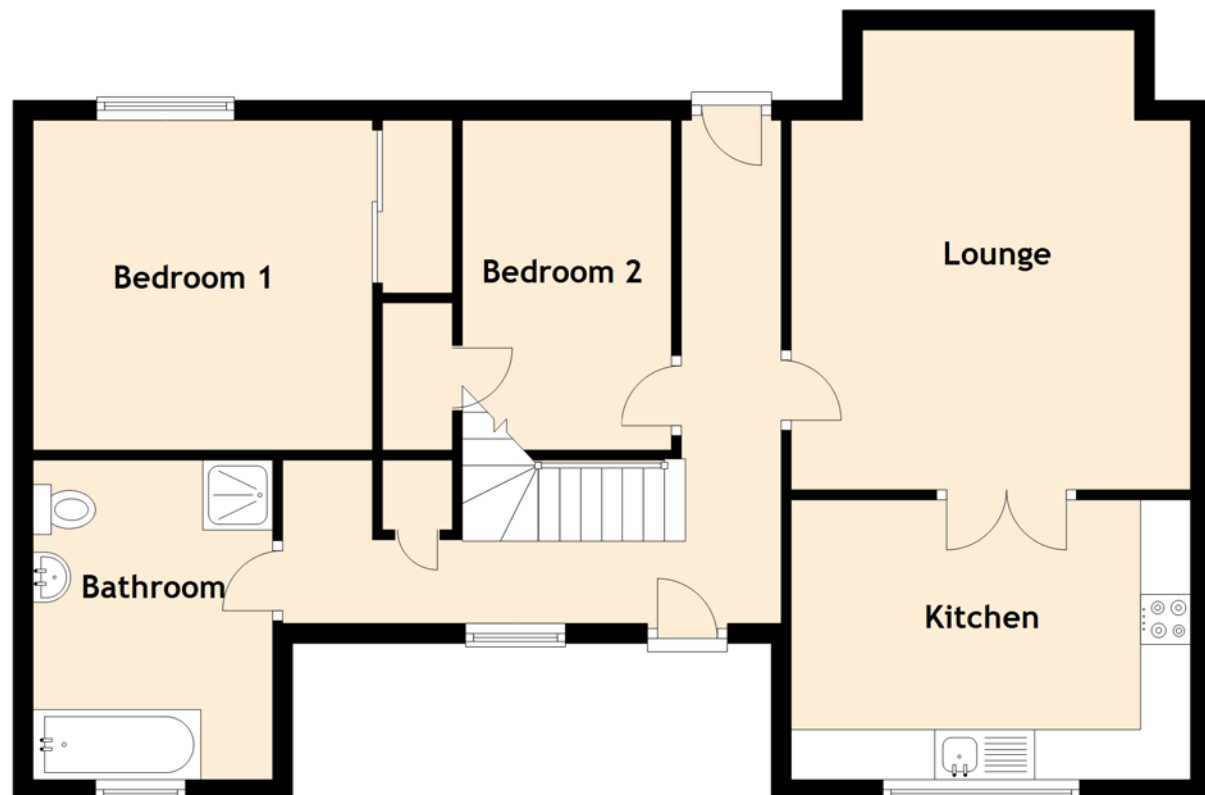

Loft
Space

BRAMBLE COTTAGE

Approximate Dimensions
(Taken from the widest point)

Lounge	4.60m (15'1") x 4.00m (13'1")
Kitchen	4.00m (13'1") x 2.80m (9'2")
Bedroom 1	3.40m (11'2") x 3.30m (10'10")
Bedroom 2	3.30m (10'10") x 2.10m (6'11")
Bathroom	3.20m (10'6") x 2.40m (7'10")
Loft Space	11.70m (38'5") x 3.10m (10'2")

Bedroom 1

Bedroom 2

Lounge

Bathroom

Kitchen

Gross internal floor area (m²): 111m²
EPC Rating: C