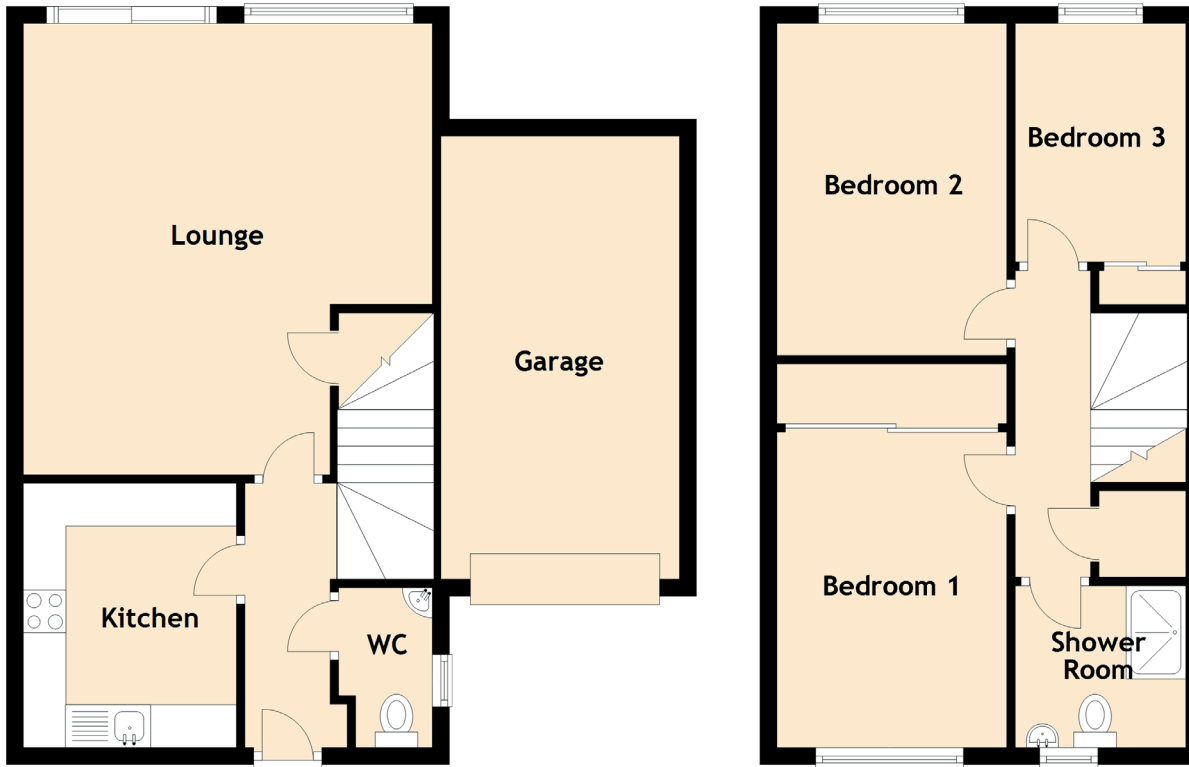

# 157 Strathcarron Drive

PAISLEY, RENFREWSHIRE, PA2 7AY

Approximate Dimensions  
(Taken from the widest point)

Kitchen	3.10m (10'2") x 2.50m (8'2")
Lounge	5.30m (17'5") x 4.80m (15'9")
Garage	5.20m (17'1") x 2.80m (9'2")
Bedroom 1	3.70m (12'2") x 2.70m (8'10")
Bedroom 2	3.90m (12'9") x 2.70m (8'10")
Bedroom 3	2.80m (9'2") x 2.10m (6'11")
Shower Room	2.00m (6'7") x 1.90m (6'3")
WC	1.70m (5'7") x 1.10m (3'7")