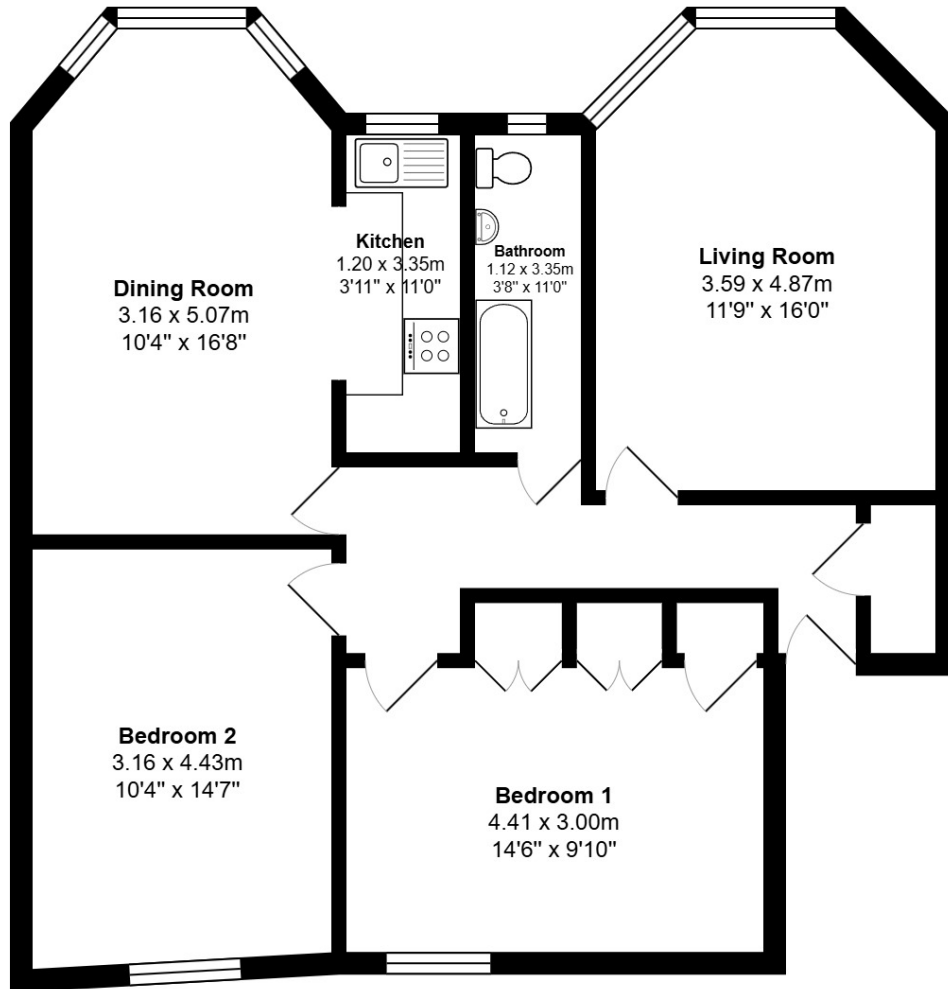

FLOOR PLAN, DIMENSIONS & MAP

Approximate Dimensions (Taken from the widest point)

Gross internal floor area (m²): 84m²

EPC Rating: D