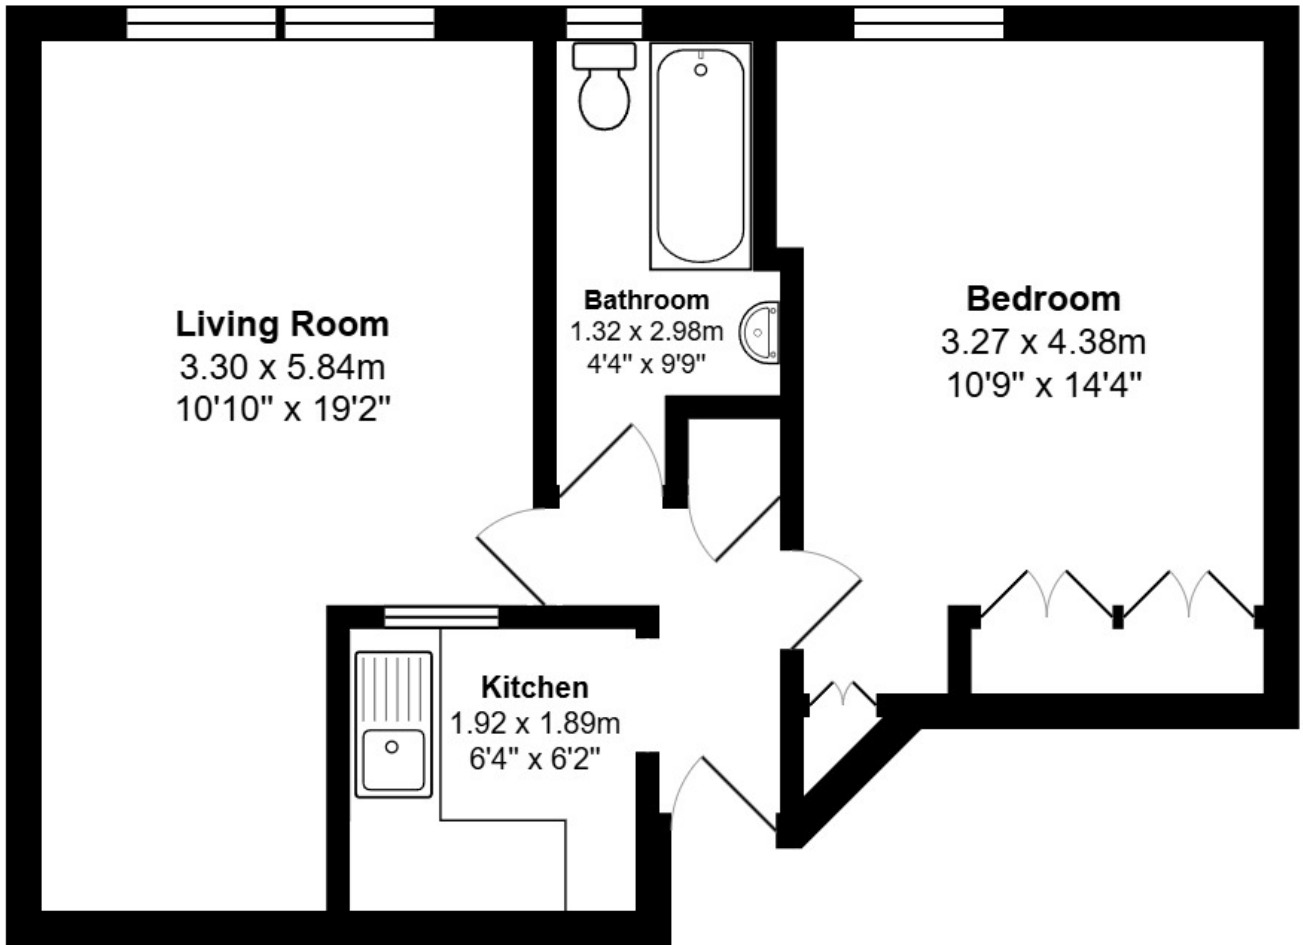

FLOOR PLAN, DIMENSIONS & MAP

Approximate Dimensions (Taken from the widest point)

Gross internal floor area (m²): 45m² | EPC Rating: C