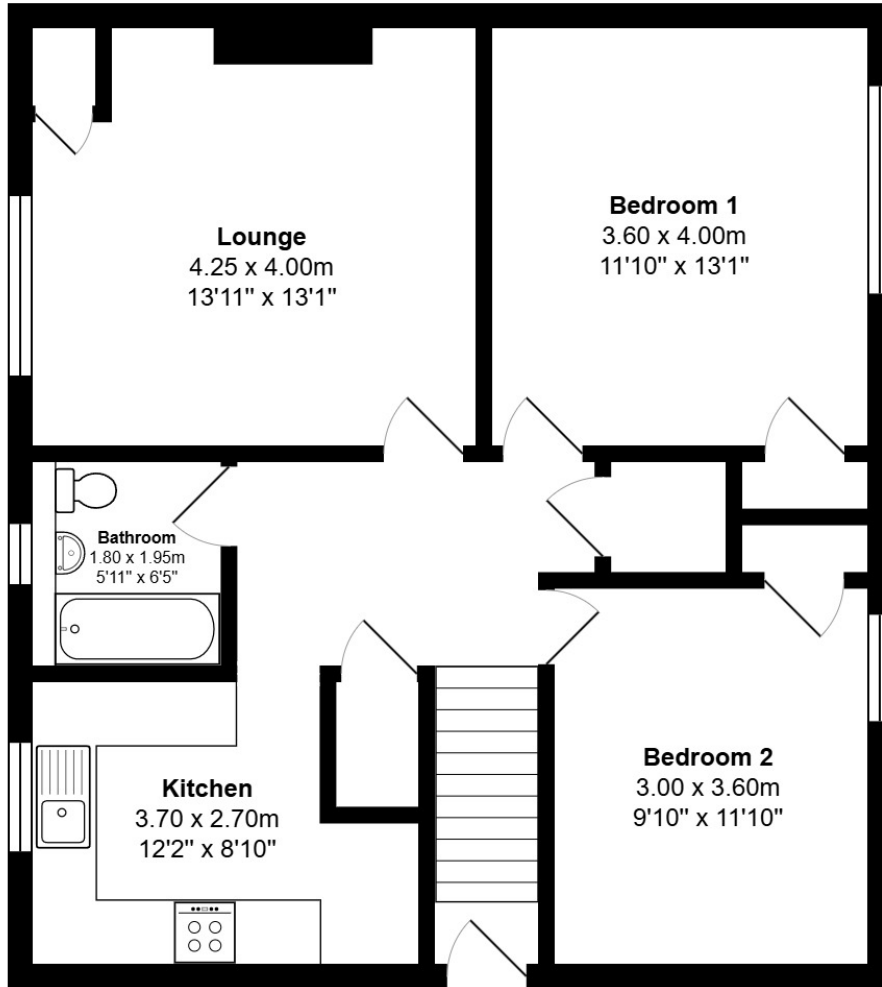

FLOOR PLAN, DIMENSIONS & MAP

Approximate Dimensions (Taken from the widest point)

Gross internal floor area (m²): 70m² | EPC Rating: C