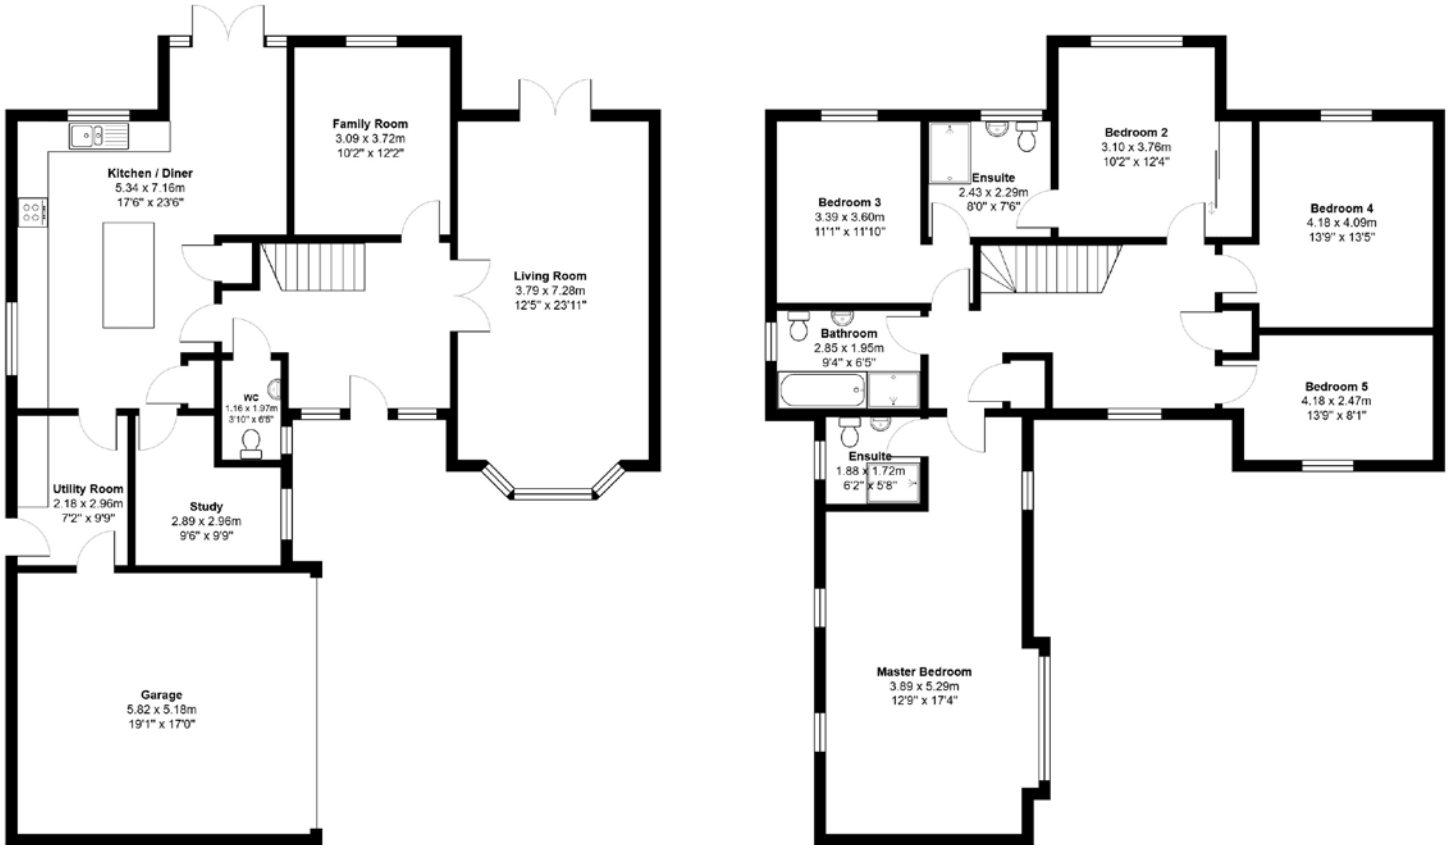

FLOOR PLAN, DIMENSIONS & MAP

Approximate Dimensions (Taken from the widest point)

Gross internal floor area (m²): 207m²
EPC Rating: B