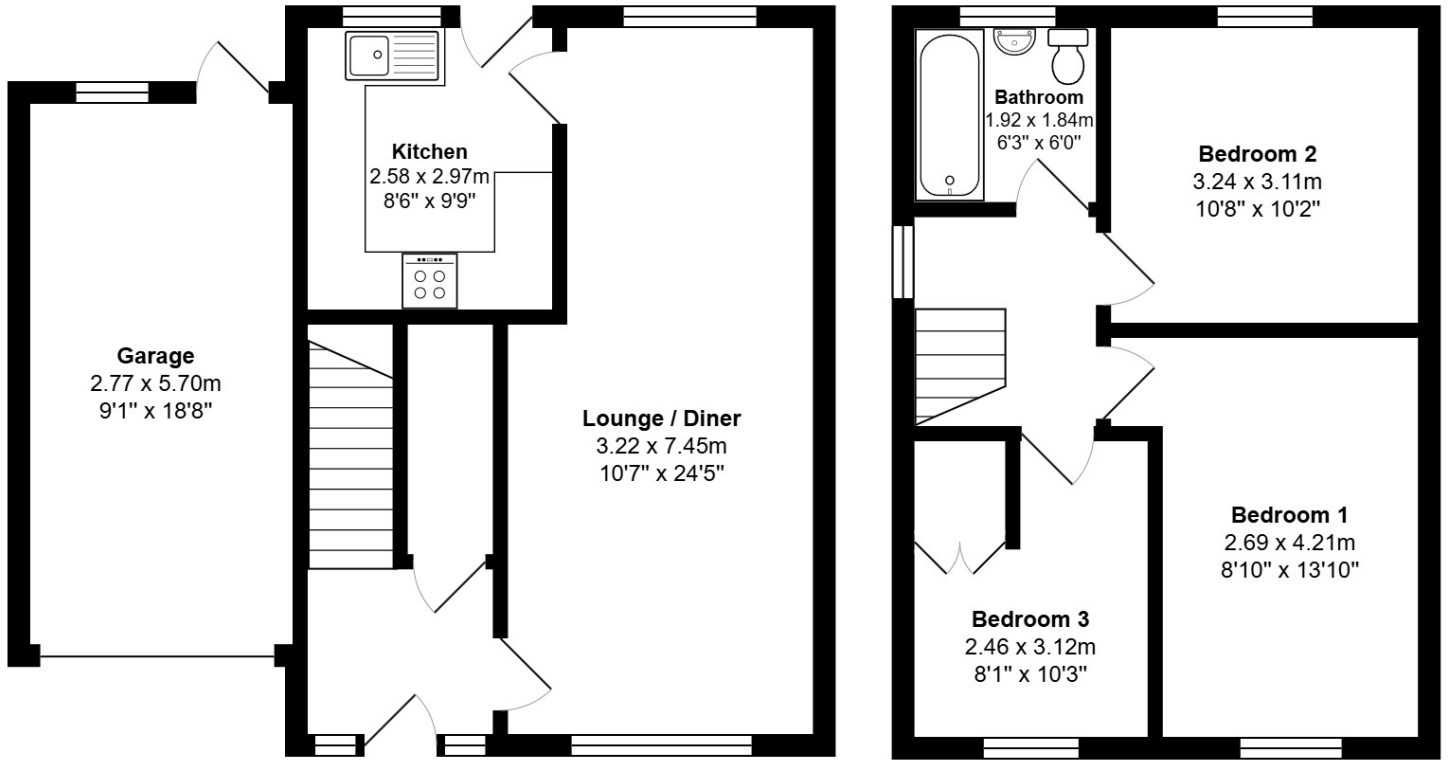

FLOOR PLAN, DIMENSIONS & MAP

Approximate Dimensions (Taken from the widest point)

Gross internal floor area (m²): 78m² | EPC Rating: C