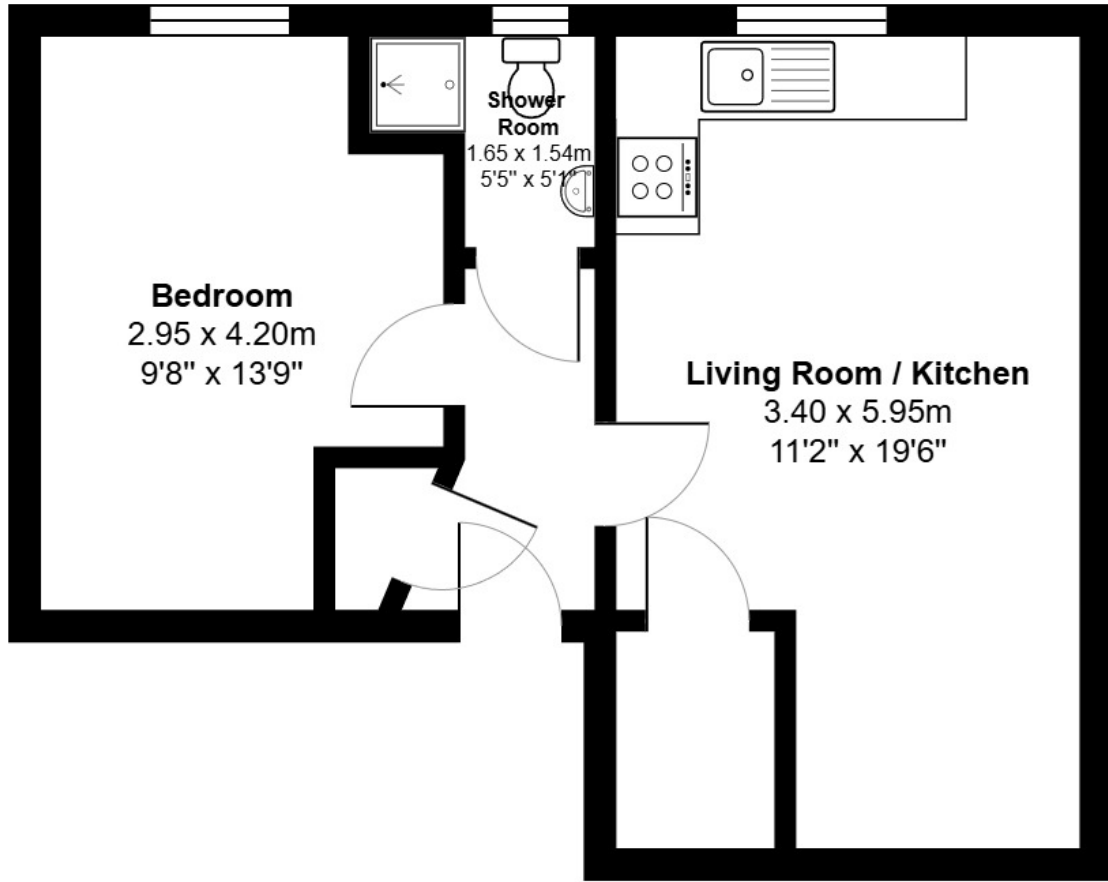

FLOOR PLAN, DIMENSIONS & MAP

Approximate Dimensions (Taken from the widest point)

Gross internal floor area (m²): 42m²
EPC Rating: F