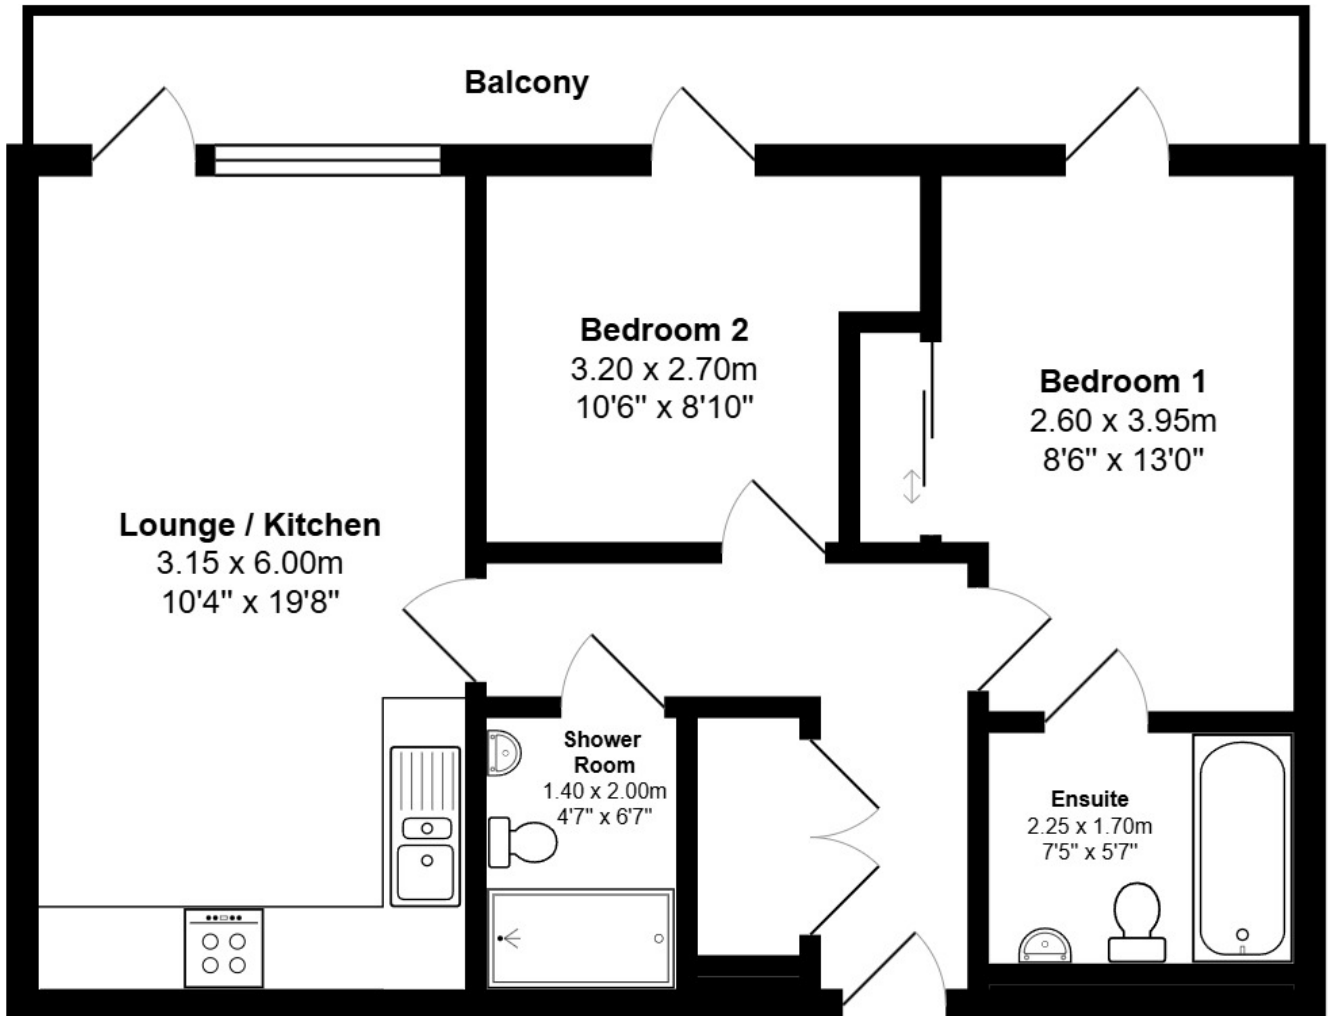

FLOOR PLAN, DIMENSIONS & MAP

Approximate Dimensions (Taken from the widest point)

Gross internal floor area (m²): 55m² | EPC Rating: C