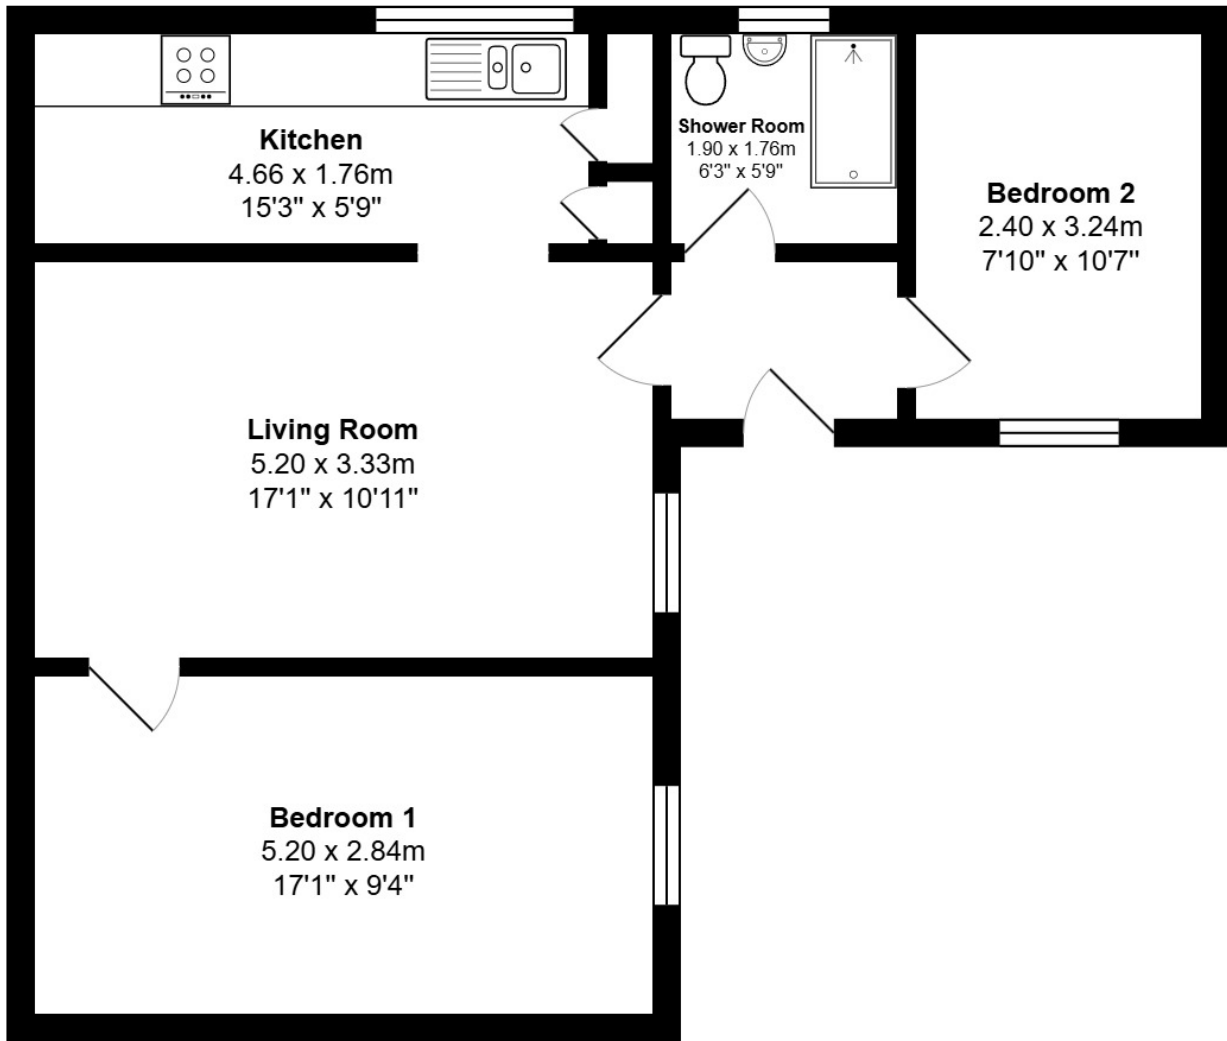

FLOOR PLAN, DIMENSIONS & MAP

Approximate Dimensions (Taken from the widest point)

Gross internal floor area (m²): 59m² | EPC Rating: F