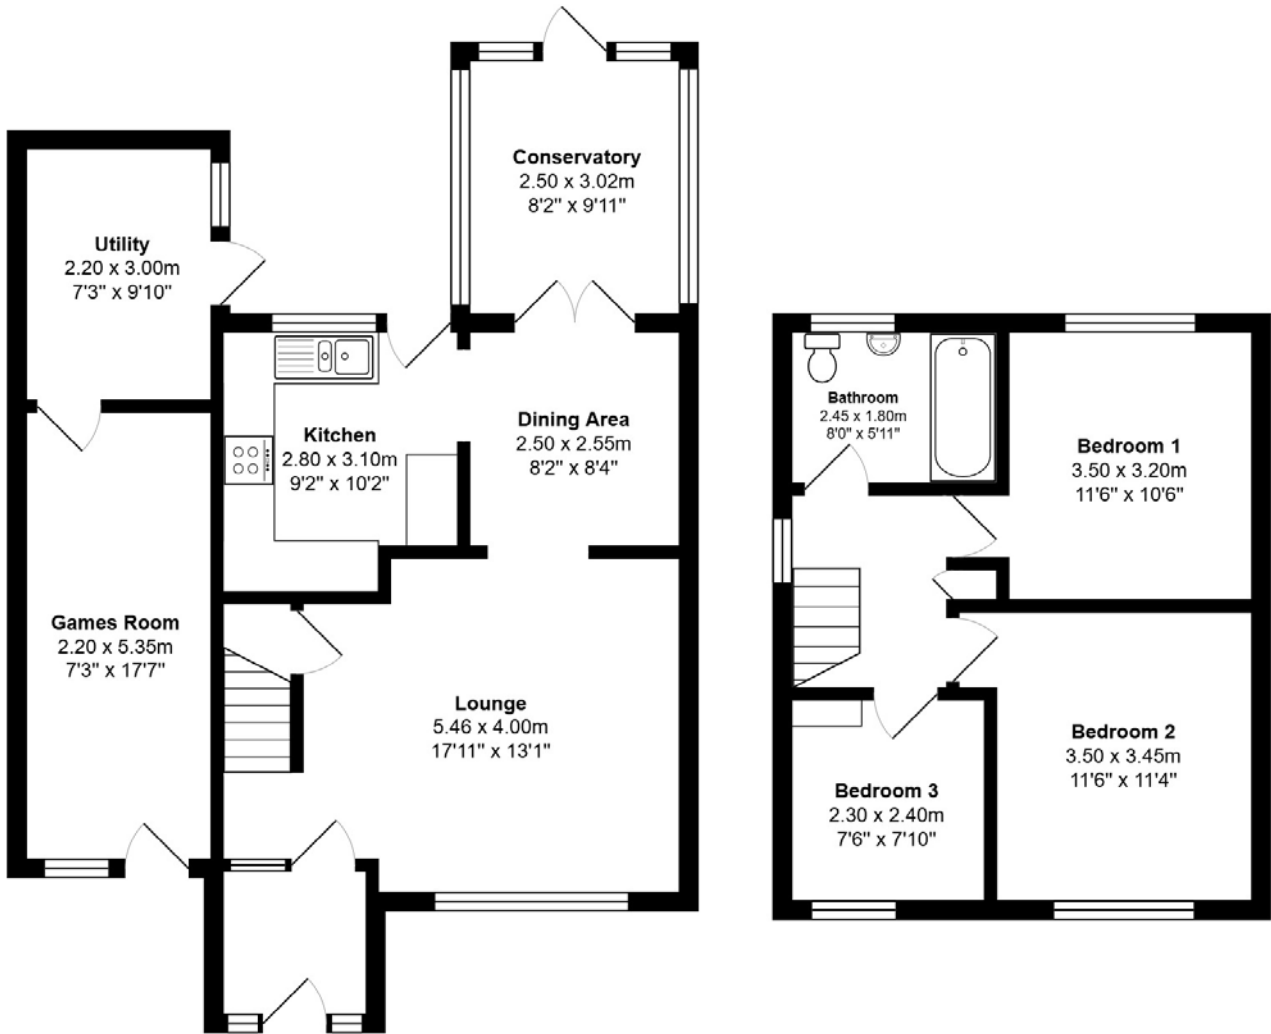

FLOOR PLAN, DIMENSIONS & MAP

Approximate Dimensions (Taken from the widest point)

Gross internal floor area (m²): 77m² | EPC Rating: D