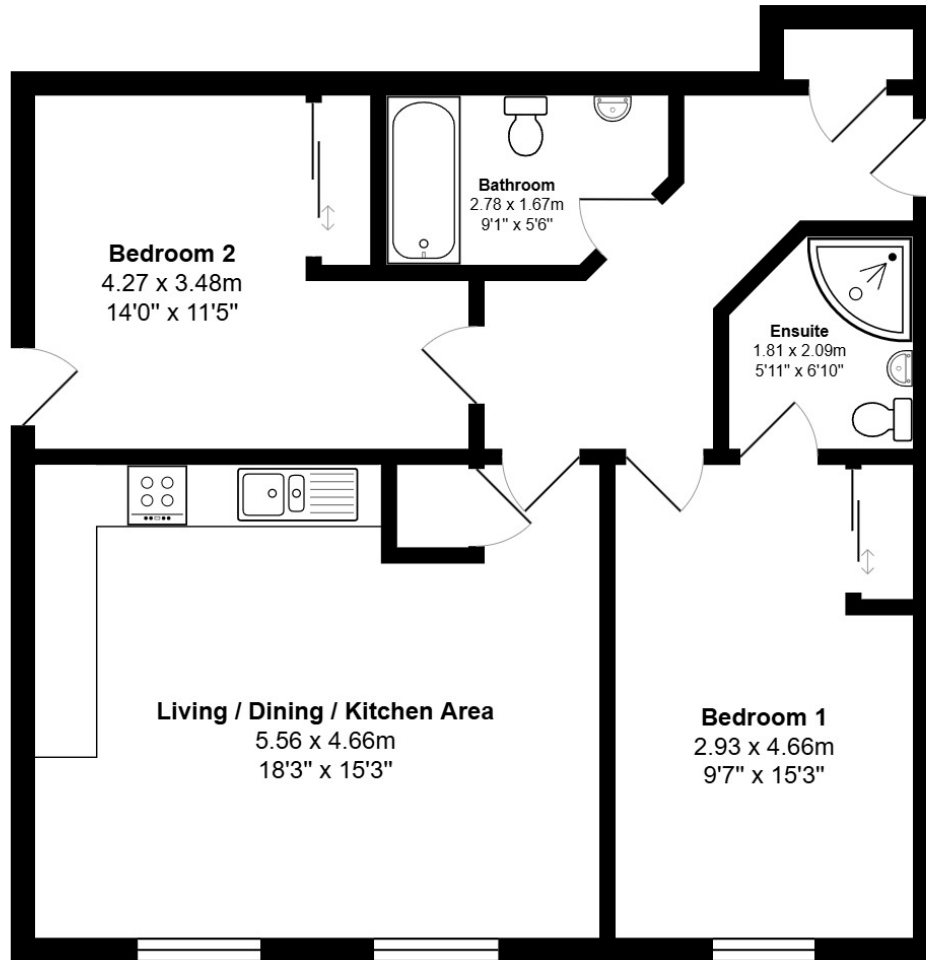

FLOOR PLAN & DIMENSIONS

Approximate Dimensions (Taken from the widest point)

Gross internal floor area (m²):71m² | EPC Rating: C