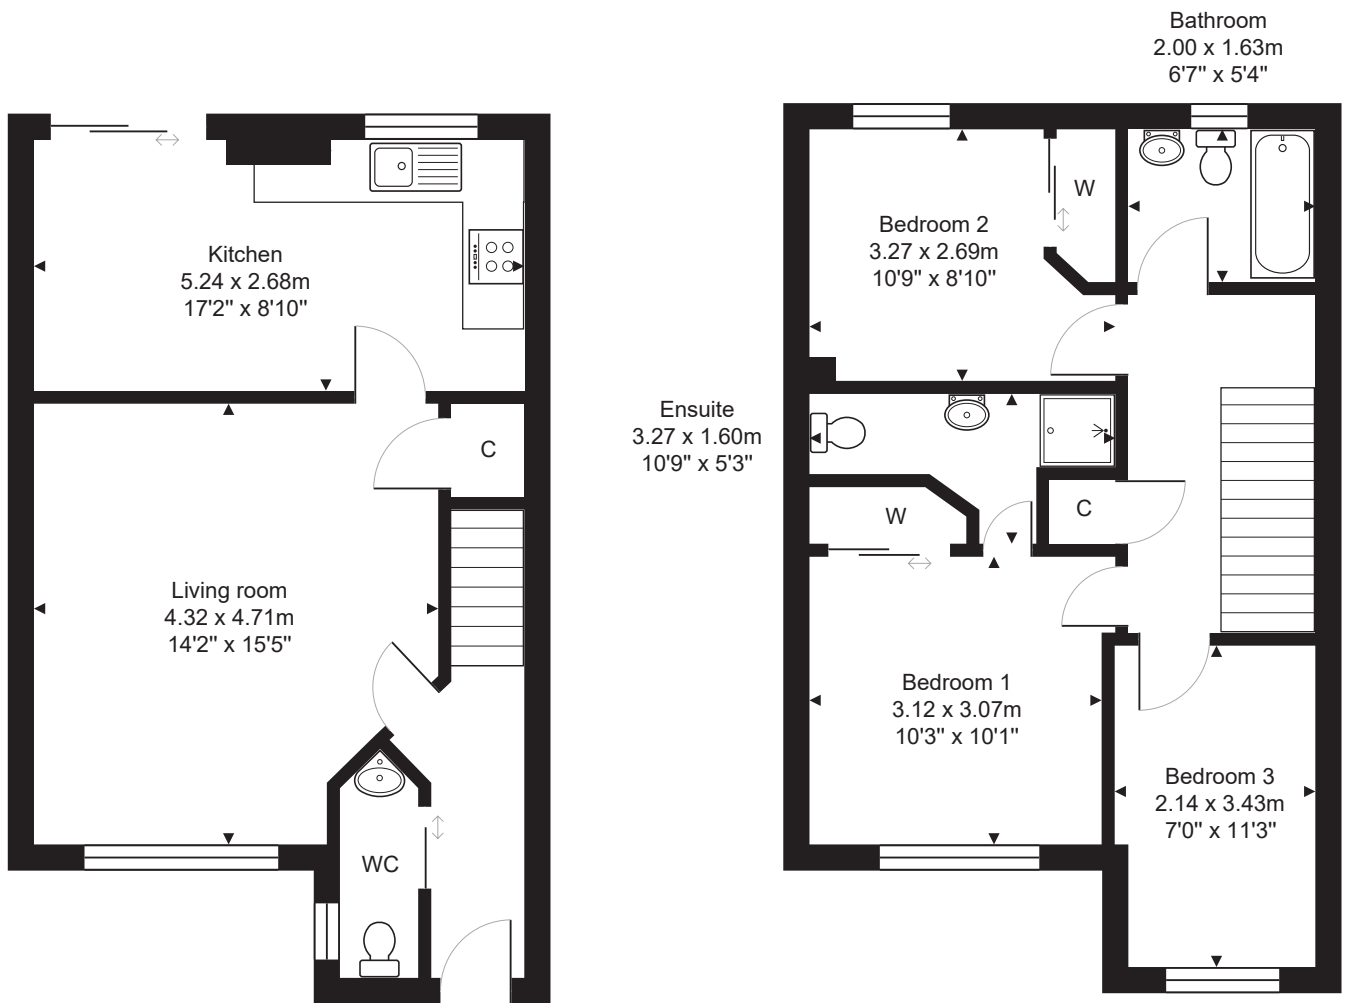

FLOOR PLAN & DIMENSIONS

Approximate Dimensions (Taken from the widest point)

Gross internal floor area (m²): 86m² | EPC Rating: C