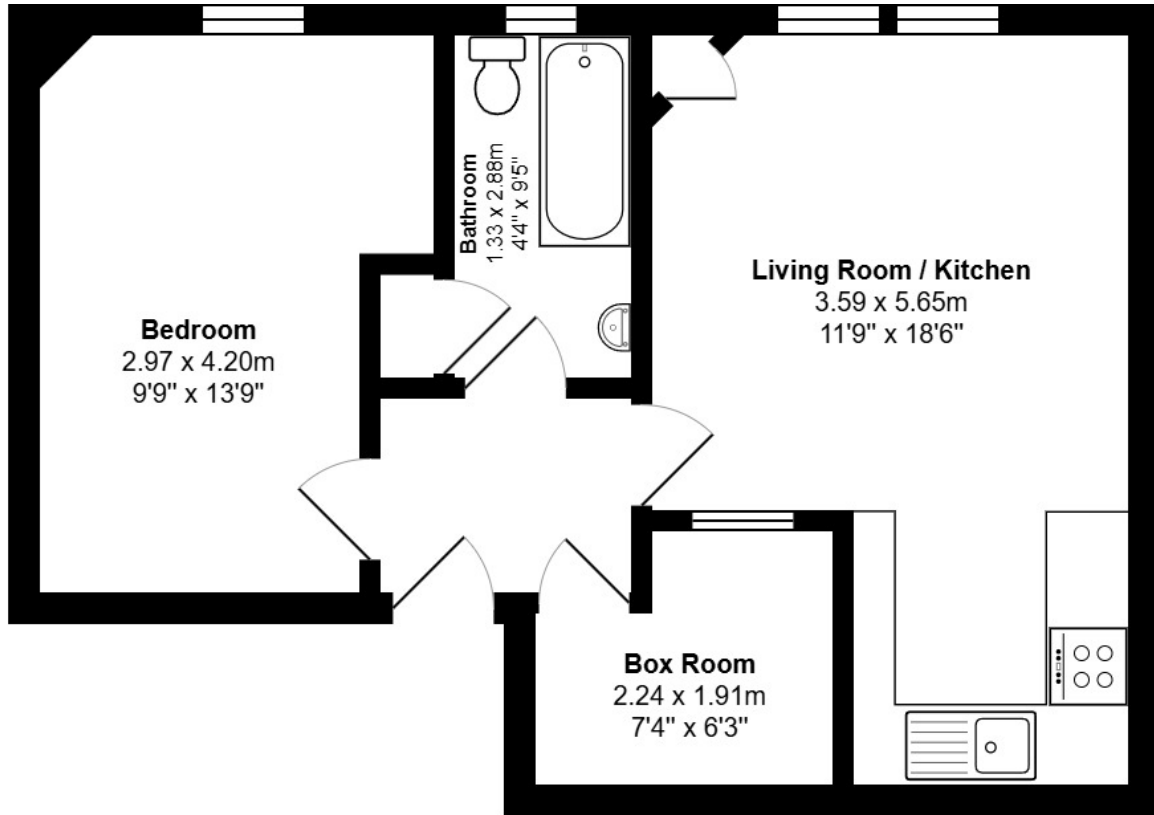

FLOOR PLAN & DIMENSIONS

Approximate Dimensions (Taken from the widest point)

Gross internal floor area (m²): 42m² | EPC Rating: C