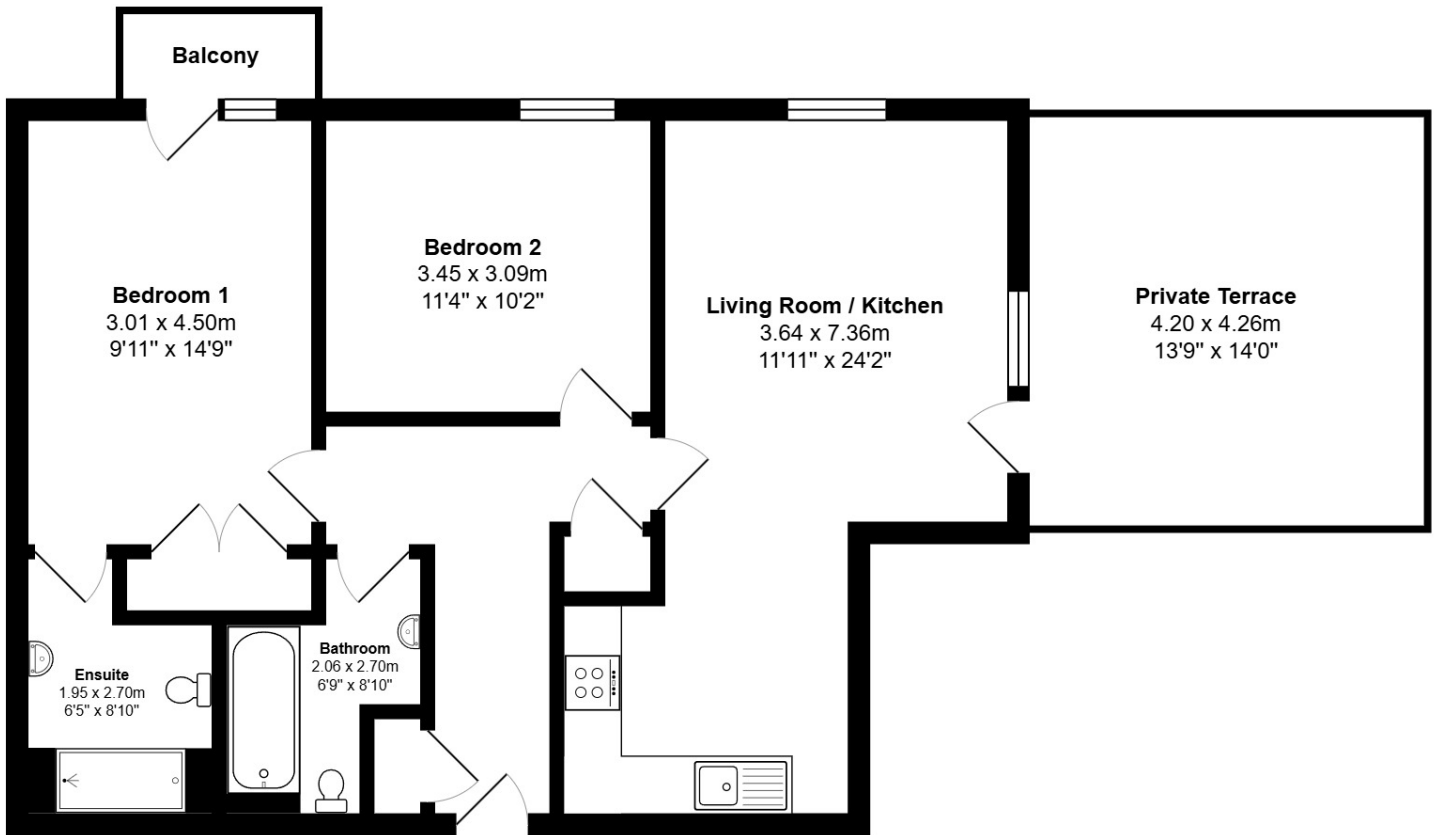

FLOOR PLAN & DIMENSIONS

Approximate Dimensions (Taken from the widest point)

Gross internal floor area (m²): 71m² | EPC Rating: B