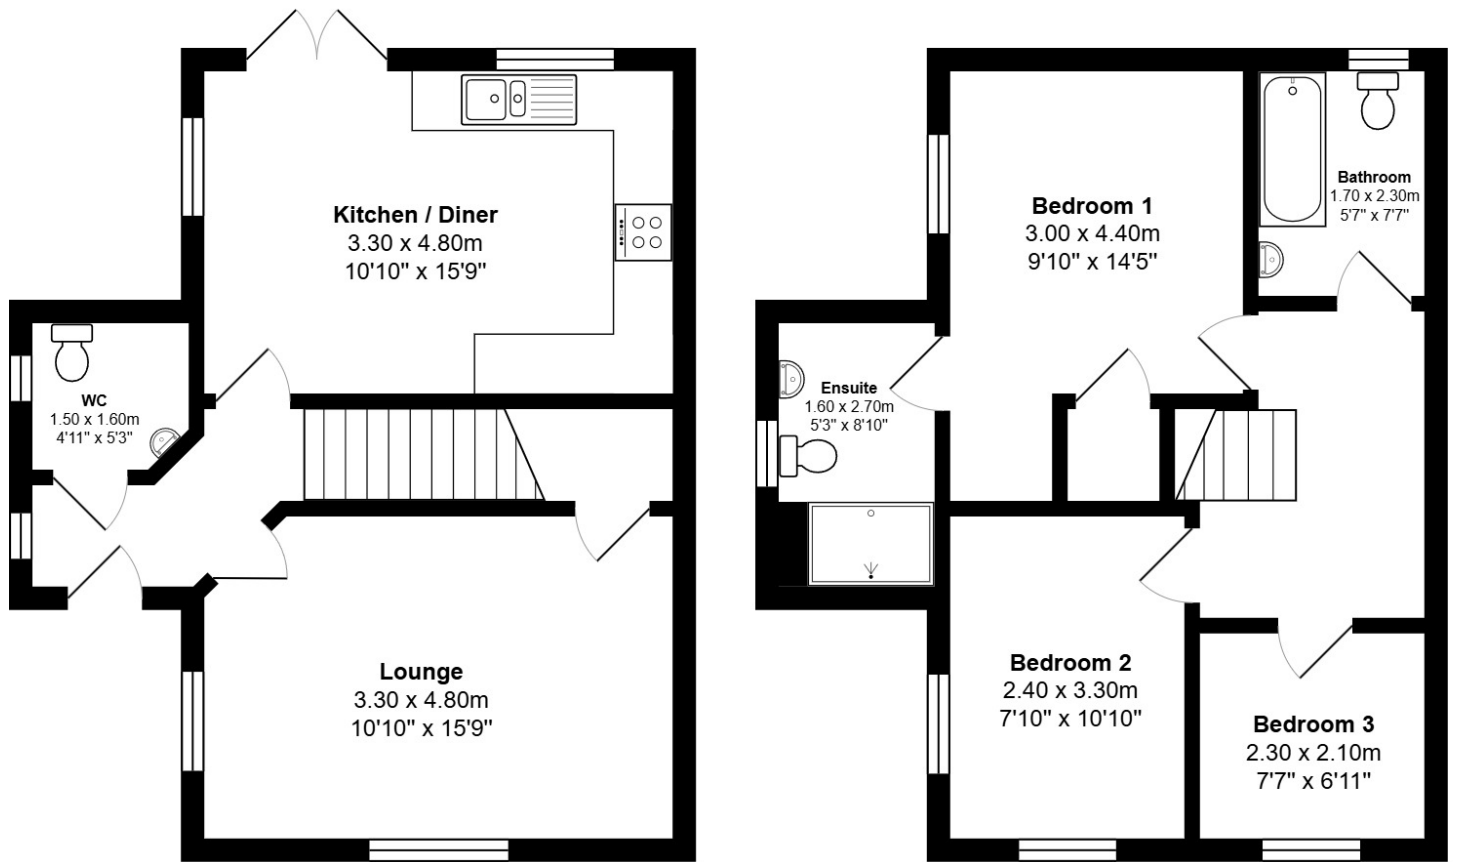

FLOOR PLAN & DIMENSIONS

Approximate Dimensions (Taken from the widest point)

Gross internal floor area (m²): 83m² | EPC Rating: B