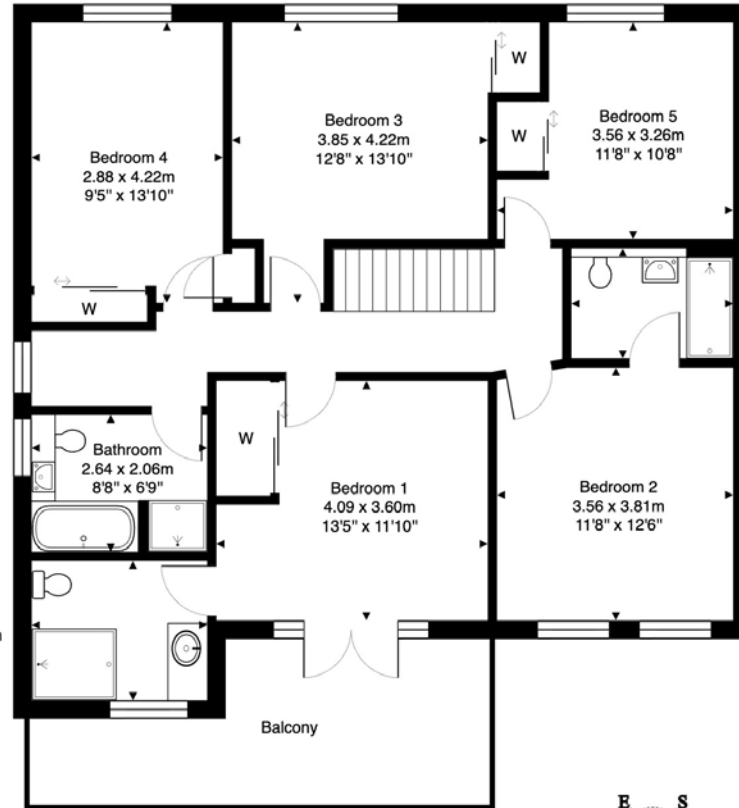

[CLICK HERE FOR VIRTUAL TOUR](#)

Ground Floor

First Floor

Approximate Dimensions (Taken from the widest point)

Gross internal floor area (m²): 206m² | EPC Rating: C