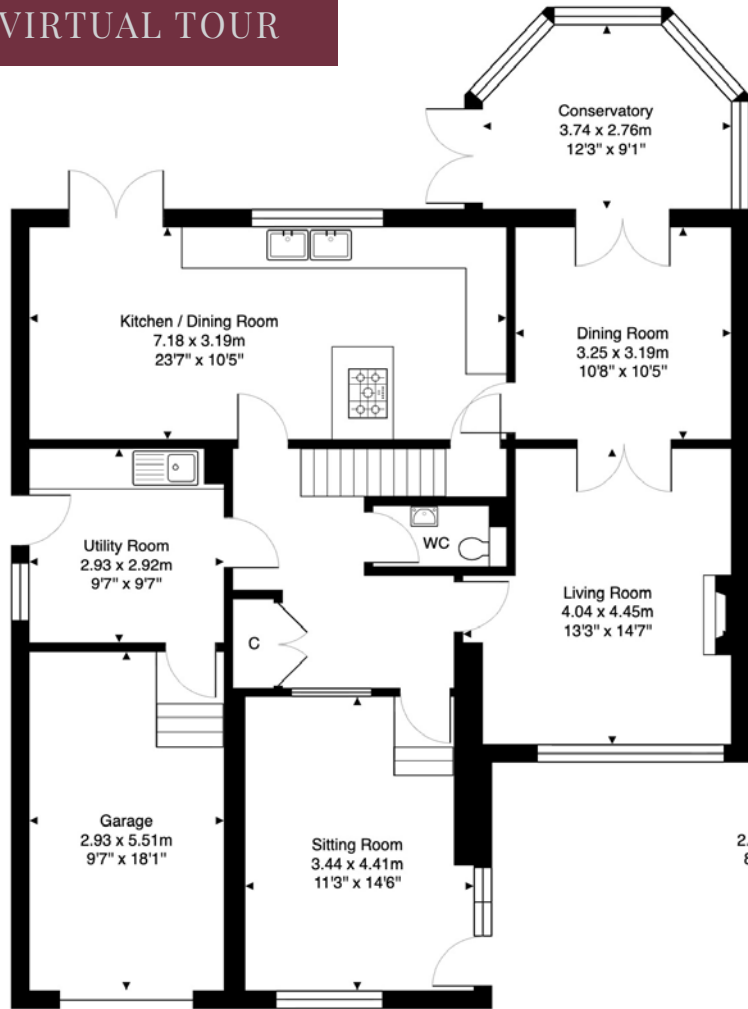

[CLICK HERE FOR VIRTUAL TOUR](#)

Ground Floor

First Floor

Approximate Dimensions (Taken from the widest point)

Gross internal floor area (m²): 206m² | EPC Rating: C