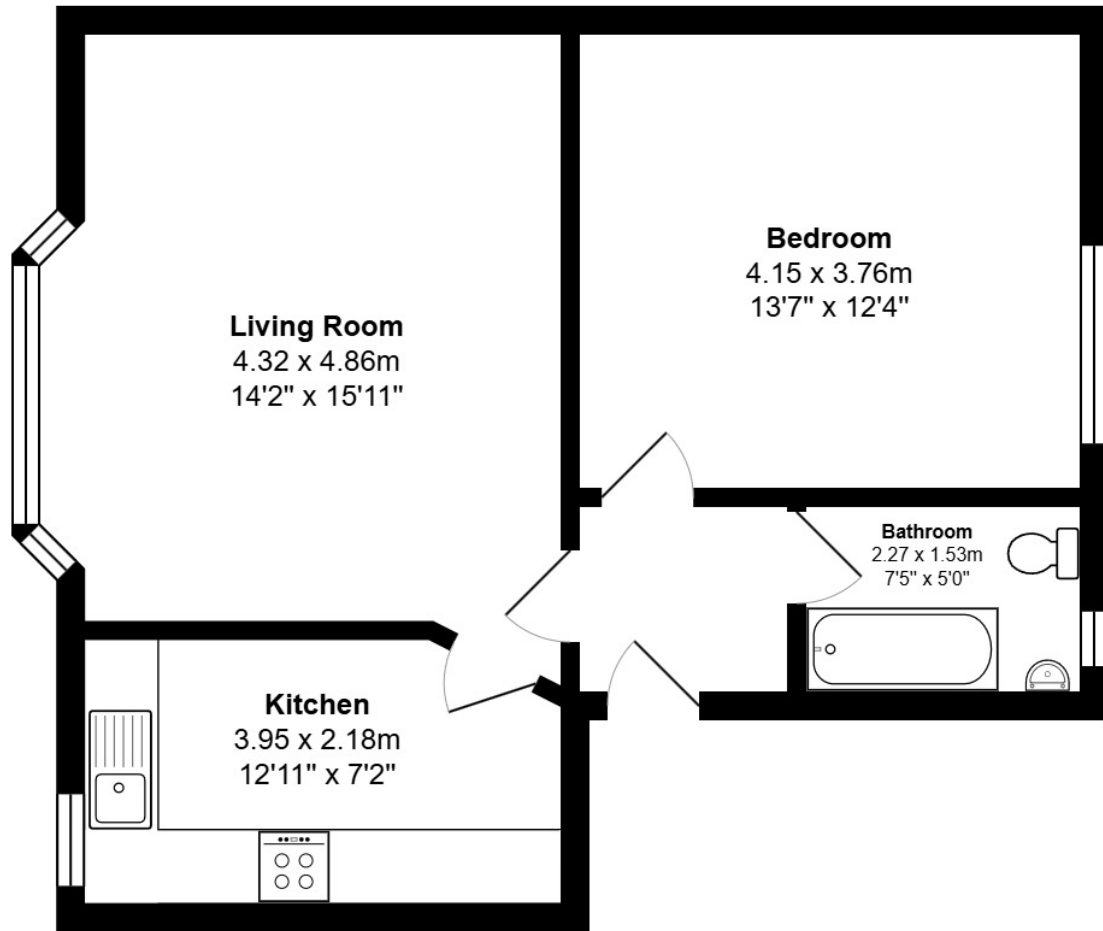

FLOOR PLAN & DIMENSIONS

Approximate Dimensions (Taken from the widest point)

Gross internal floor area (m²): 50m² | EPC Rating: C