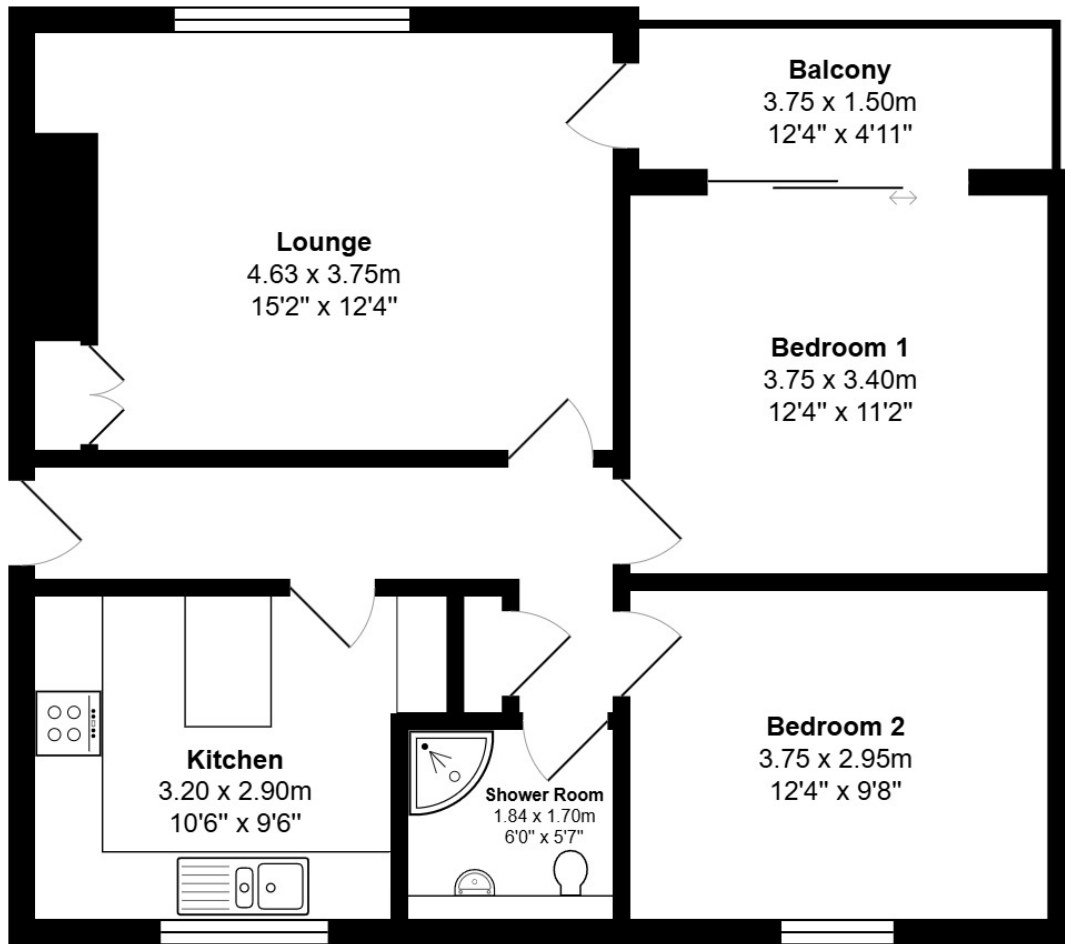

FLOOR PLAN & DIMENSIONS

Approximate Dimensions (Taken from the widest point)

Gross internal floor area (m²): 66m² | EPC Rating: E