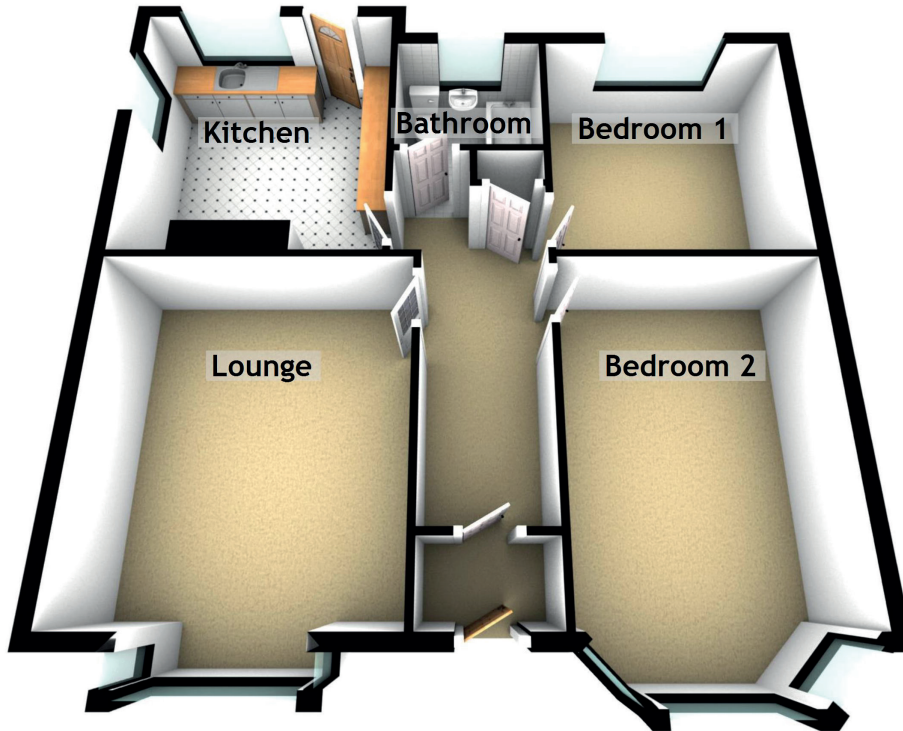

# 108 Wester Road

MOUNT VERNON, GLASGOW, G32 9JU

Approximate Dimensions (Taken from the widest point)

Lounge	4.20m (13'10") x 3.90m (12'10")
Kitchen	3.50m (11'6") x 3.40m (11'2")
Bedroom 1	3.30m (10'10") x 3.00m (9'10")
Bedroom 2	4.40m (14'5") x 3.30m (10'10")
Bathroom	2.00m (6'7") x 2.00m (6'7")