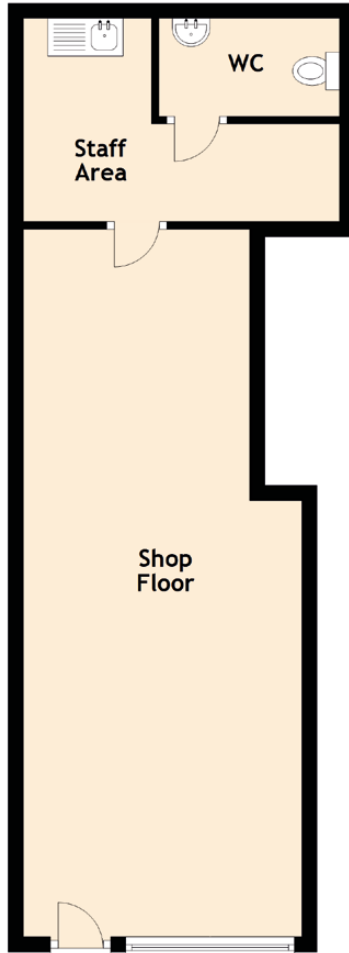

# 45 Byres Road

GLASGOW, G11 5RG

Approximate Dimensions (Taken from the widest point)

Shop Floor	9.40m (30'10") x 3.70m (12'2")
Staff Area	4.20m (13'9") x 2.70m (8'10")
WC	2.40m (7'10") x 1.30m (4'3")