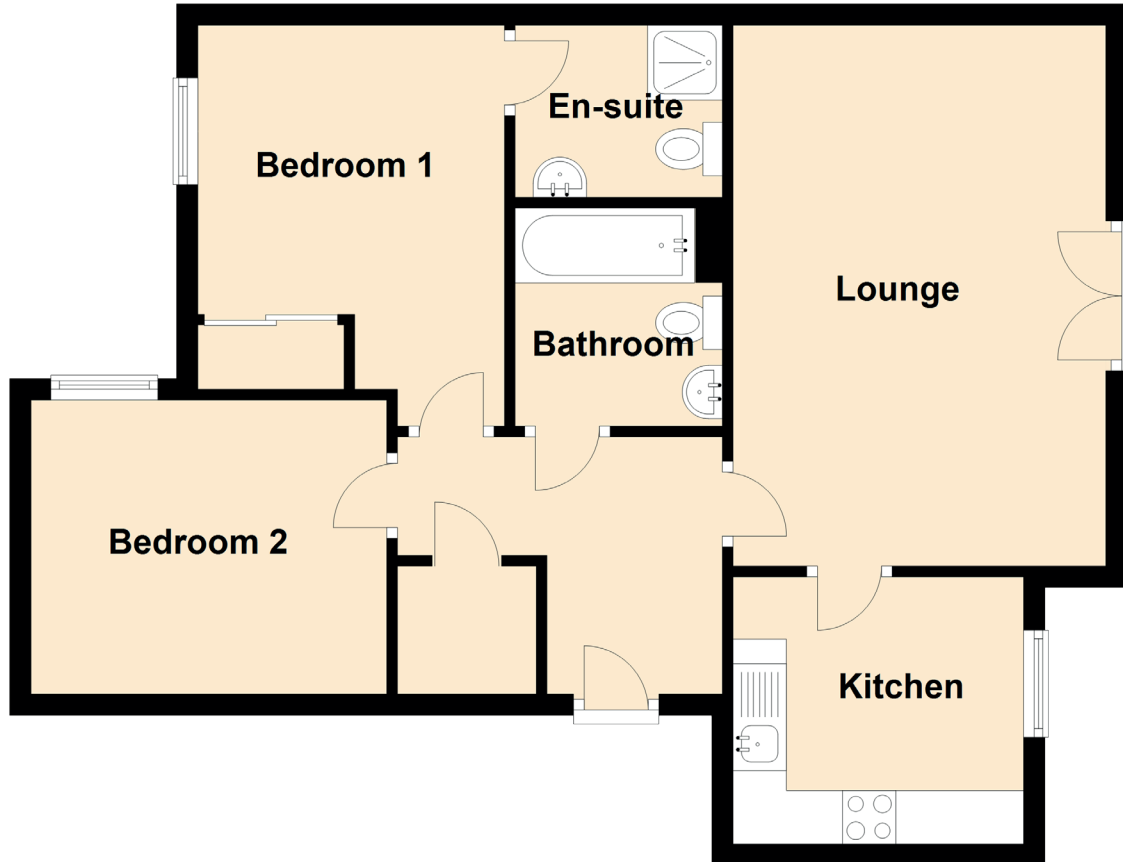

# Flat 4, 8 Flaxmill Place

BONNINGTON, EDINBURGH, EH6 5QW

Approximate Dimensions  
(Taken from the widest point)

Lounge	5.06m (16'7") x 3.49m (11'5")
Kitchen	2.72m (8'11") x 2.50m (8'2")
Bedroom 1	3.78m (12'5") x 2.87m (9'5")
En-suite	1.94m (6'4") x 1.61m (5'3")
Bedroom 2	3.33m (10'11") x 2.75m (9')
Bathroom	2.04m (6'8") x 1.94m (6'4")