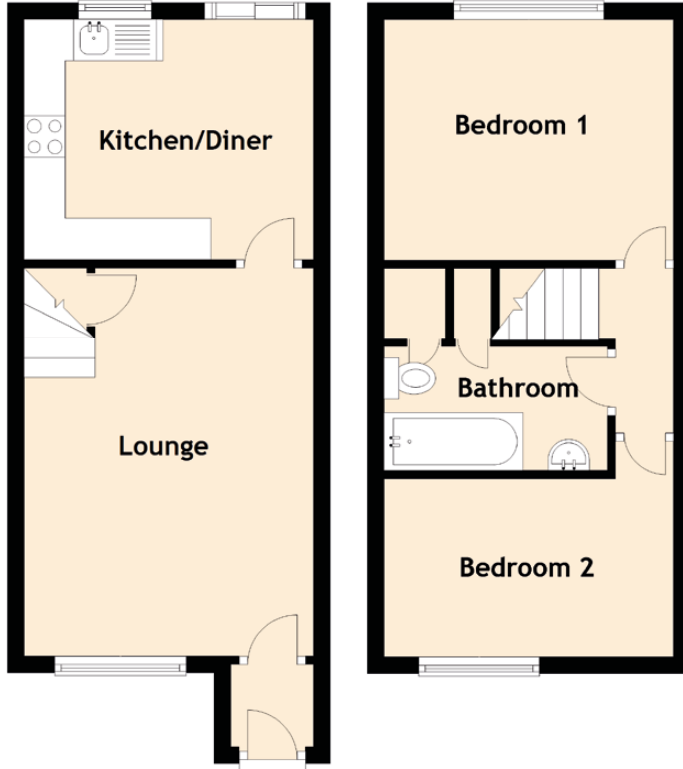

214 The Murrays Brae

LIBERTON, EDINBURGH, EH17 8UL

Approximate Dimensions (Taken from the widest point)

Lounge	4.70m (15'5") x 3.60m (11'10")
Kitchen/Diner	3.50m (11'6") x 2.90m (9'6")
Bedroom 1	3.60m (11'10") x 2.80m (9'2")
Bedroom 2	3.60m (11'10") x 2.60m (8'6")
Bathroom	2.70m (8'10") x 1.50m (4'11")