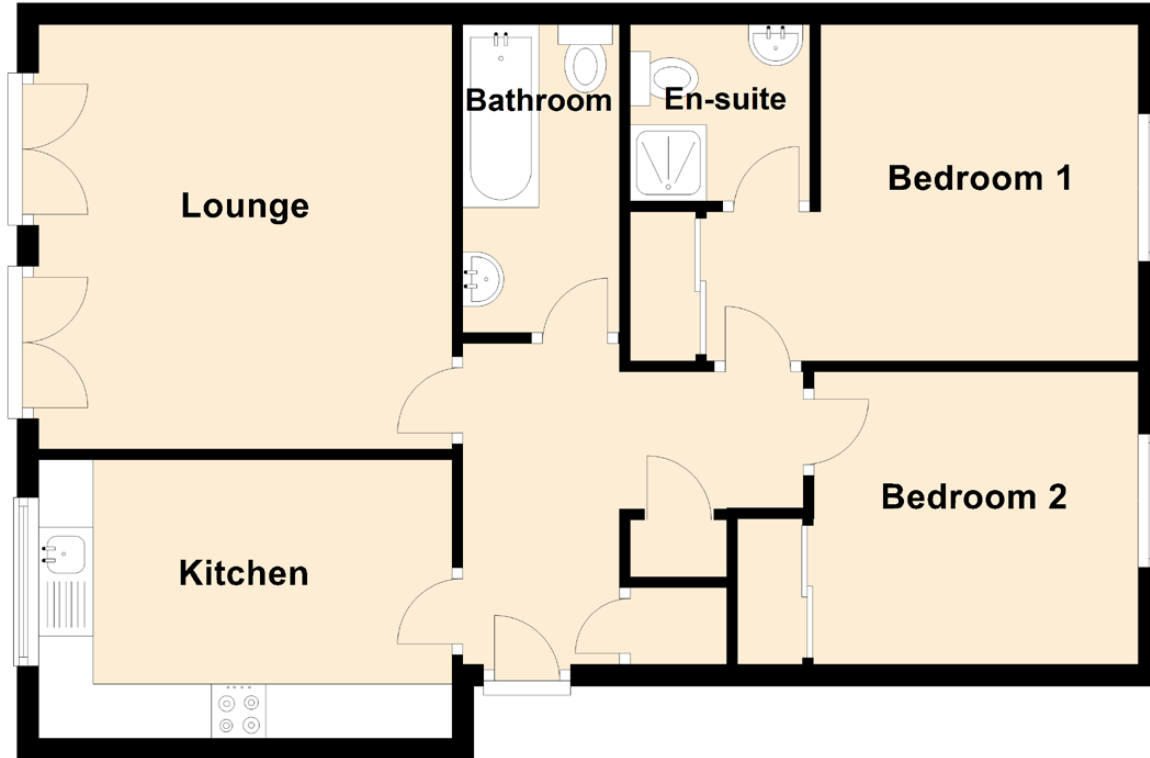

19/9 High Riggs

TOLLCROSS, EDINBURGH, EH3 9BW

Approximate Dimensions (Taken from the widest point)

Lounge	3.90m (12'10") x 3.80m (12'6")
Kitchen	3.77m (12'4") x 2.56m (8'5")
Bedroom 1	4.08m (13'5") x 3.09m (10'2")
Bedroom 2	2.98m (9'9") x 2.69m (8'10")
Bathroom	2.83m (9'3") x 1.44m (4'9")
En-suite	1.65m (5'5") x 1.62m (5'4")