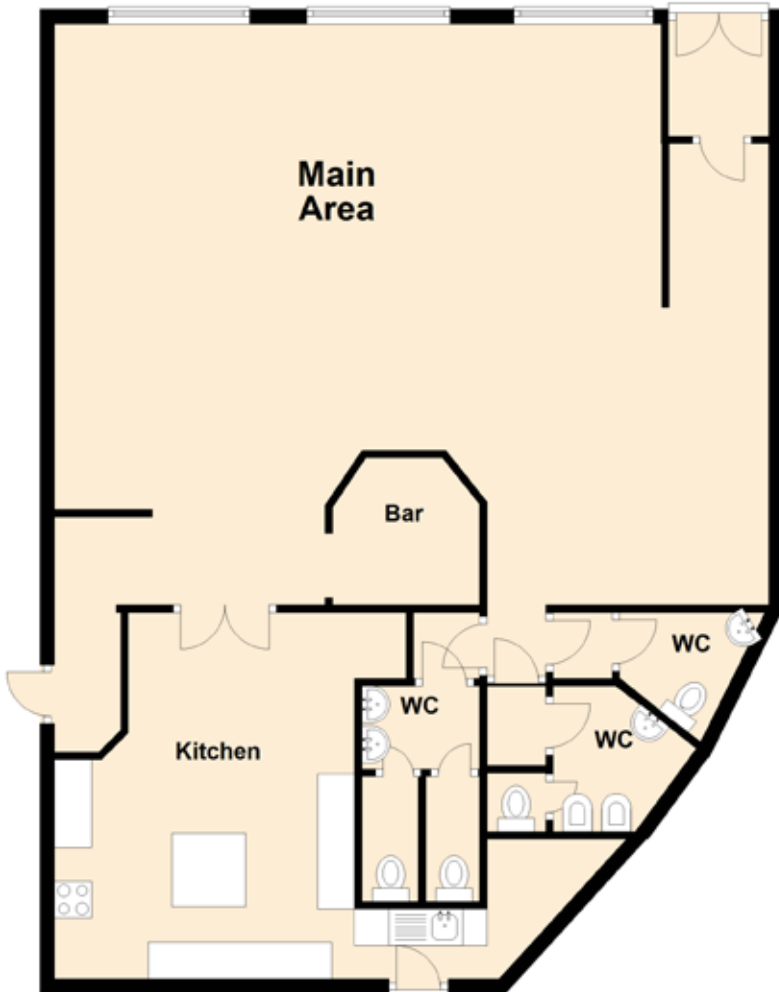

# Adesso Restaurant

6 GLASGOW VENNEL, IRVINE, KA12 0BD

Approximate Dimensions (Taken from the widest point)

Main Area	9.70m (31'10") x 7.90m (25'11")
Bar	2.00m (6'7") x 2.00m (6'7")
Kitchen	6.90m (22'8") x 2.98m (9'9")
WC	1.54m (5'1") x 1.34m (4'5")
WC	1.98m (6'6") x 1.53m (5')