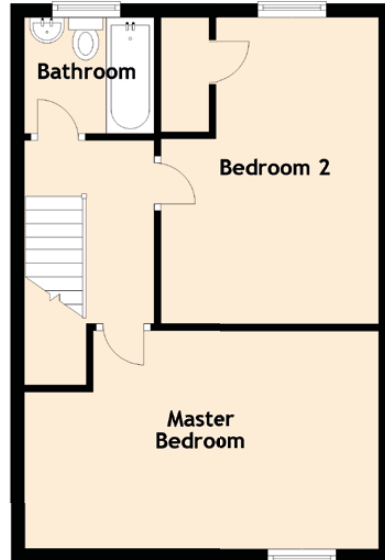

6 Walker Drive

ELDERSLIE, JOHNSTONE, RENFREWSHIRE, PA5 9HR

Approximate Dimensions (Taken from the widest point)

Lounge	5.10m (16'9") x 3.20m (10'6")
Kitchen	5.10m (16'9") x 2.70m (8'10")
Master Bedroom	5.10m (16'9") x 3.20m (10'6")
Bedroom 2	4.50m (14'9") x 3.20m (10'6")
Bathroom	1.90m (6'3") x 1.70m (5'7")

Gross internal floor area (m²): 79m²