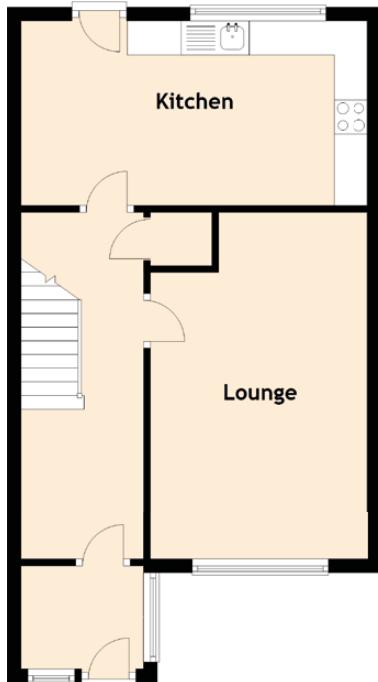

6 Walker Drive

ELDERSLIE, JOHNSTONE, RENFREWSHIRE, PA5 9HR

Approximate Dimensions (Taken from the widest point)

Lounge	5.10m (16'9") x 3.20m (10'6")
Kitchen	5.10m (16'9") x 2.70m (8'10")
Master Bedroom	5.10m (16'9") x 3.20m (10'6")
Bedroom 2	4.50m (14'9") x 3.20m (10'6")
Bathroom	1.90m (6'3") x 1.70m (5'7")

Gross internal floor area (m²): 79m²