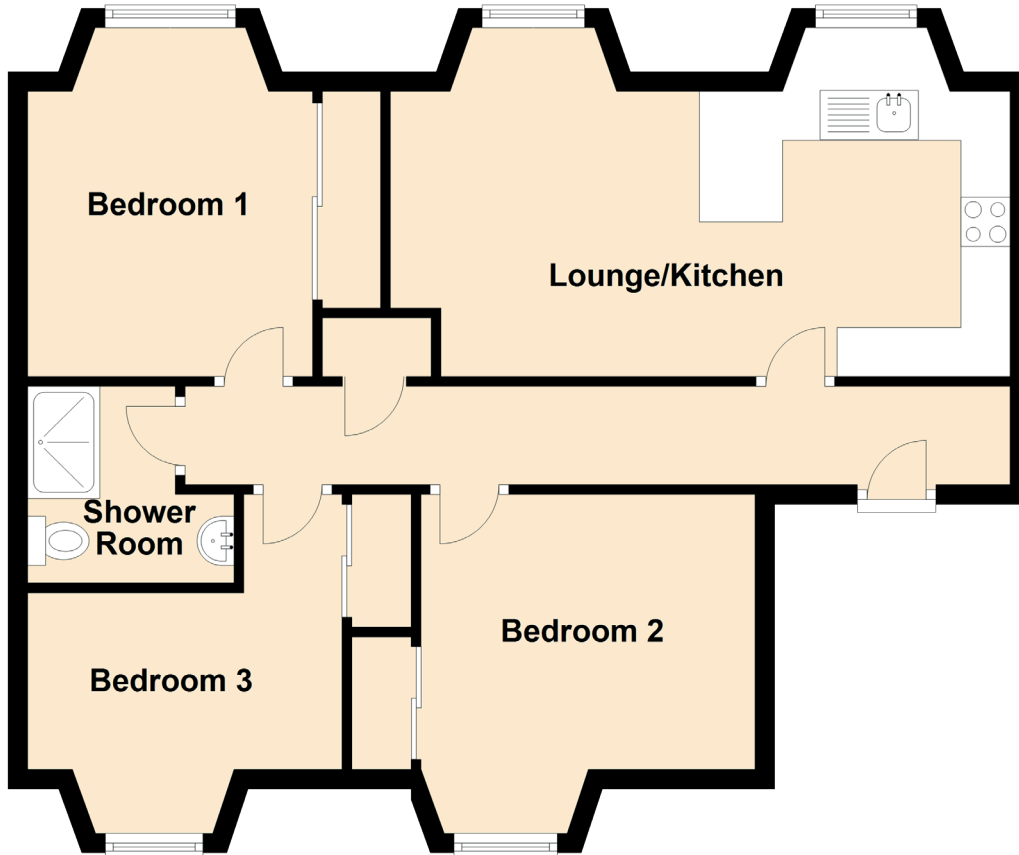

16 Castlehill

CUPAR, KY15 4HA

Approximate Dimensions (Taken from the widest point)

Lounge/Kitchen	6.31m (20'8") x 3.55m (11'8")
Bedroom 1	3.55m (11'8") x 2.90m (9'6")
Bedroom 2	3.40m (11'2") x 2.80m (9'2")
Bedroom 3	3.20m (10'6") x 2.80m (9'2")
Shower Room	2.00m (6'7") x 1.50m (4'11")