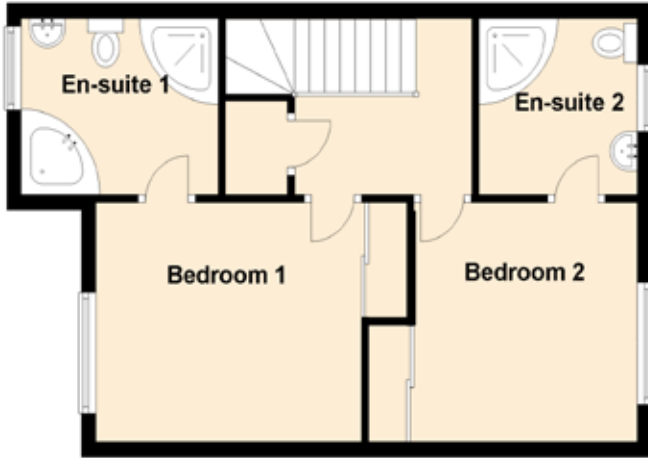

# 36 Inshes Mews

INVERNESS, IV2 5HY

Approximate Dimensions  
(Taken from the widest point)

Sitting Room	5.22m (17'2") x 4.29m (14'1")
Kitchen	5.18m (17') x 3.30m (10'10")
Cloakroom	2.30m (7'7") x 0.90m (2'11")
Bedroom 1	3.36m (11') x 3.07m (10'1")
En-suite 1	2.75m (9') x 2.23m (7'4")
Bedroom 2	3.47m (11'5") x 3.07m (10'1")
En-suite 2	2.26m (7'5") x 2.21m (7'3")