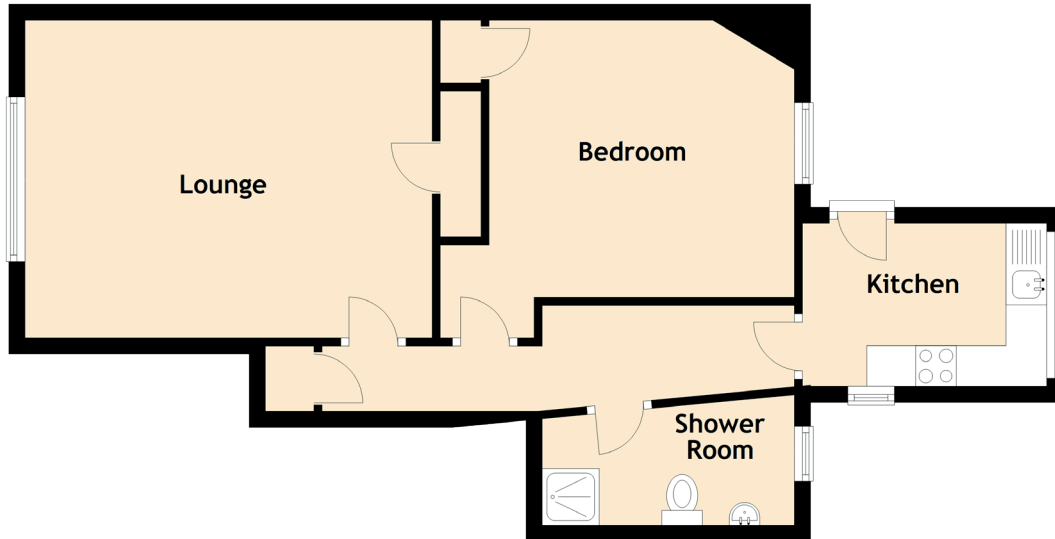

54 Fullarton Street

AYR, SOUTH AYRSHIRE, KA7 1UB

Approximate Dimensions
(Taken from the widest point)

Lounge	5.00m (16'5") x 3.90m (12'10")
Bedroom	4.35m (14'3") x 3.90m (12'10")
Shower Room	3.00m (9'10") x 1.60m (5'3")
Kitchen	3.00m (9'10") x 2.00m (6'7")