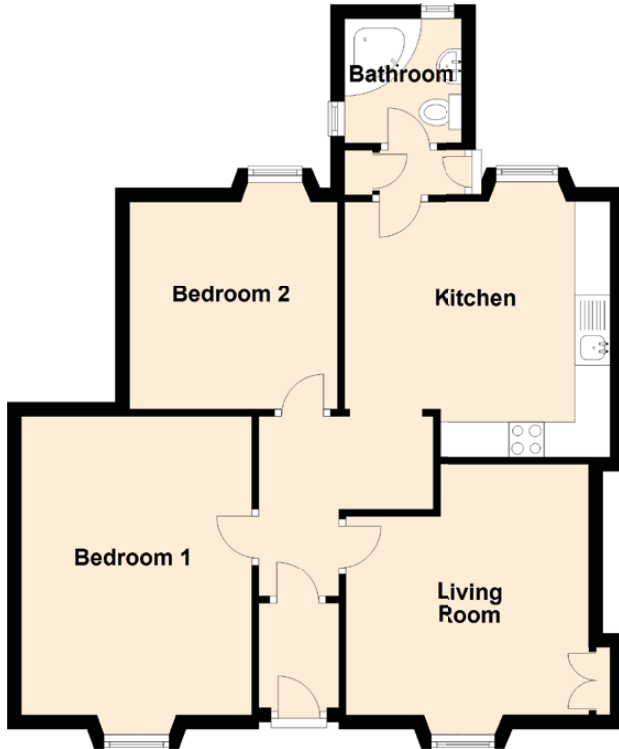

41 Station Road

KIRKLISTON, EH29 9BB

Approximate Dimensions (Taken from the widest point)

Living Room	3.78m (12'5") x 3.50m (11'6")
Kitchen	3.80m (12'6") x 3.65m (12')
Bedroom 1	4.27m (14') x 3.29m (10'10")
Bedroom 2	2.97m (9'9") x 2.97m (9'9")
Bathroom	1.89m (6'2") x 1.77m (5'10")