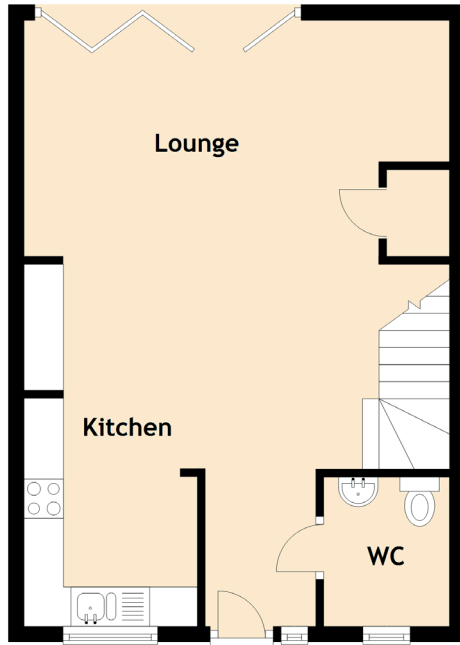

# 3 Kingfisher Avenue

FERNIEGAIR, HAMILTON, SOUTH LANARKSHIRE, ML3 7GF

Approximate Dimensions  
(Taken from the widest point)

Lounge	5.40m (17'9") x 3.00m (9'10")
Kitchen	4.60m (15'1") x 2.20m (7'3")
Bedroom 1	3.30m (10'10") x 2.90m (9'6")
Bedroom 2	3.40m (11'2") x 2.80m (9'2")
Bedroom 3	2.50m (8'2") x 2.30m (7'7")
Bathroom	2.40m (7'10") x 1.70m (5'7")
WC	1.90m (6'3") x 1.60m (5'3")