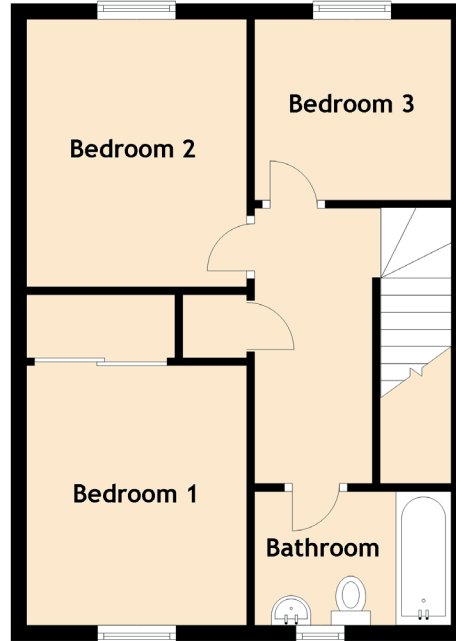

# 3 Kingfisher Avenue

FERNIEGAIR, HAMILTON, SOUTH LANARKSHIRE, ML3 7GF

Approximate Dimensions  
(Taken from the widest point)

Lounge	5.40m (17'9") x 3.00m (9'10")
Kitchen	4.60m (15'1") x 2.20m (7'3")
Bedroom 1	3.30m (10'10") x 2.90m (9'6")
Bedroom 2	3.40m (11'2") x 2.80m (9'2")
Bedroom 3	2.50m (8'2") x 2.30m (7'7")
Bathroom	2.40m (7'10") x 1.70m (5'7")
WC	1.90m (6'3") x 1.60m (5'3")