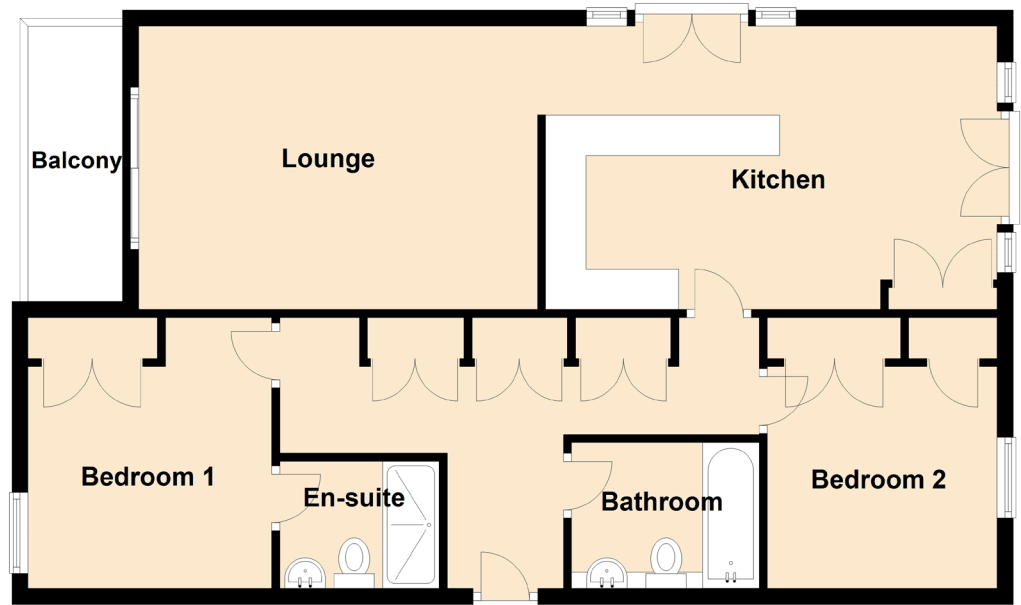

5/6 Kimmerghame View

FETTES, EDINBURGH, EH4 2GP

Approximate Dimensions (Taken from the widest point)

Lounge	4.93m (16'2") x 3.50m (11'6")
Balcony	3.50m (11'6") x 1.27m (4'2")
Kitchen	5.58m (18'4") x 3.50m (11'6")
Bedroom 1	3.35m (11') x 3.01m (9'11")
En-suite	1.97m (6'6") x 1.57m (5'2")
Bedroom 2	2.84m (9'4") x 2.74m (9')
Bathroom	2.32m (7'7") x 1.80m (5'11")